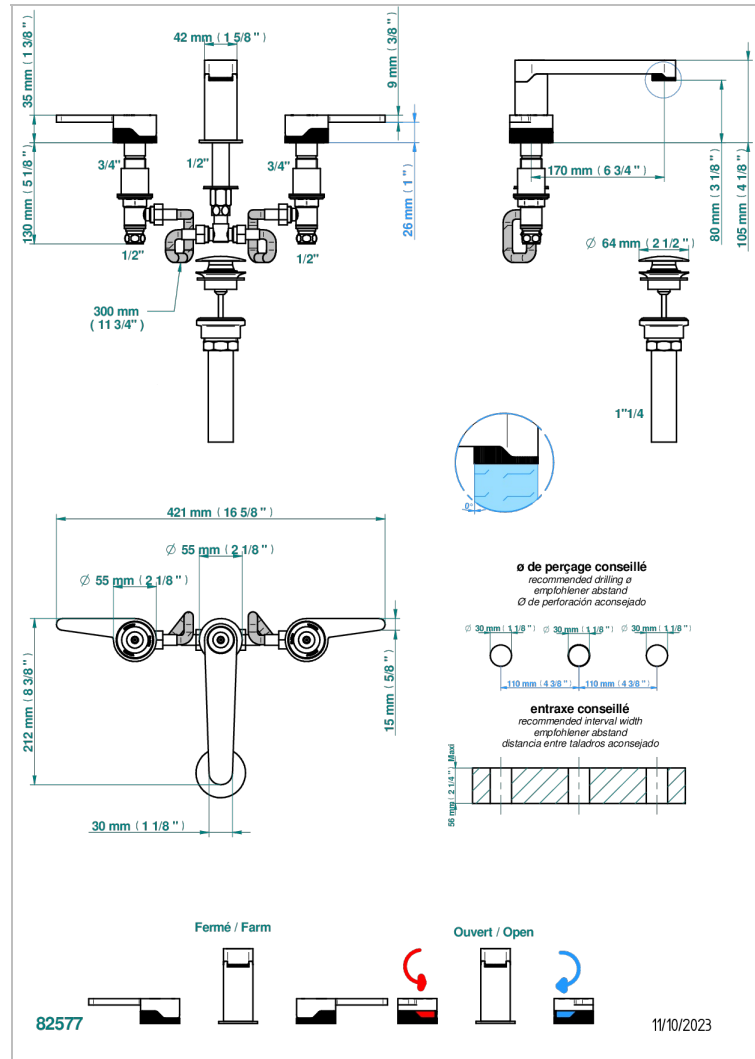

ZOOM.12

U4L-151/US

Rim mounted 3-hole basin mixer with waste

CARACTERÍSTICAS

- Zoom.12
- Rim mounted 3-hole basin mixer with waste

ACABADOS DISPONIBLES

Bronce claro - D01
Cerámica negra mate - D30
Cromo - A02
Dorado - F01
Dorado mate - F07
Dorado pálido - F30