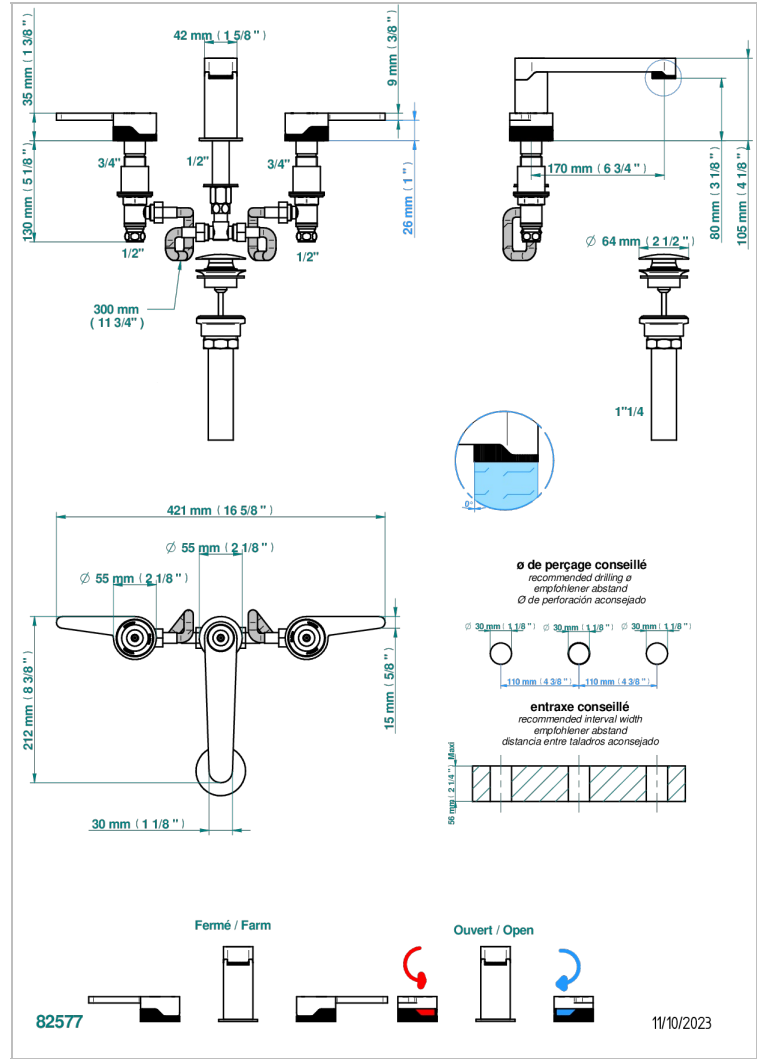

ZOOM.12

U4L-151/US

Widespread lavatory set with drain

CHARACTERISTIC

- Zoom.12
- Widespread lavatory set with drain

AVAILABLE FINITIONS

Black ceram - D30
Blush PVD - H62
Brass color PVD - H49
Brown bronze color PVD - F33
Chrome polished - A02
Gold color PVD - H52