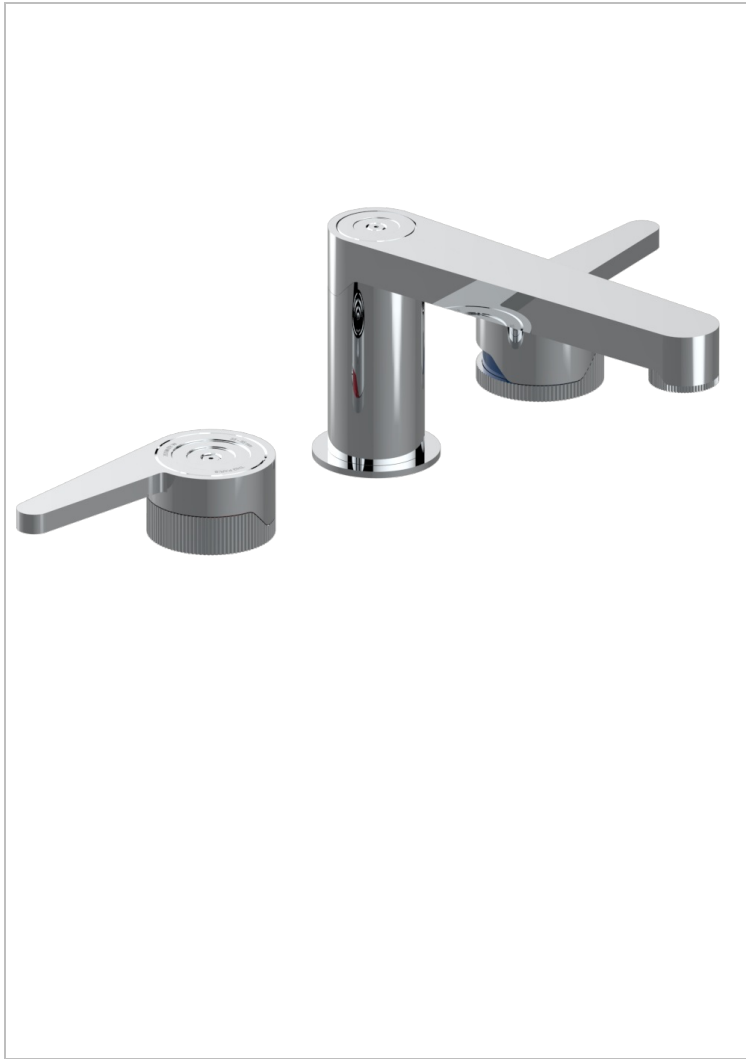

ZOOM.12

U4L-151/US

Widespread lavatory set with drain

CHARACTERISTIC

- Zoom.12
- Widespread lavatory set with drain

AVAILABLE FINITIONS

Black ceram - D30
Blush PVD - H62
Brass color PVD - H49
Brown bronze color PVD - F33
Chrome polished - A02
Gold color PVD - H52

Gold mat - F07
Gold polished - F01
Graphite PVD - H64
Light coated bronze - D01
Matt Umber PVD - H67
Matt blush PVD - H60

Matt brass color PVD - H50
Matt brown bronze color PVD - F34
Matt gold color PVD - H53
Matt graphite PVD - H65
Matt nickel (American satin) - C01
Matt nickel color PVD - H56

Nickel color PVD - H55
Nickel polished - B01
Soft gold - F30
Soft matt gold - F31
Umber PVD - H66