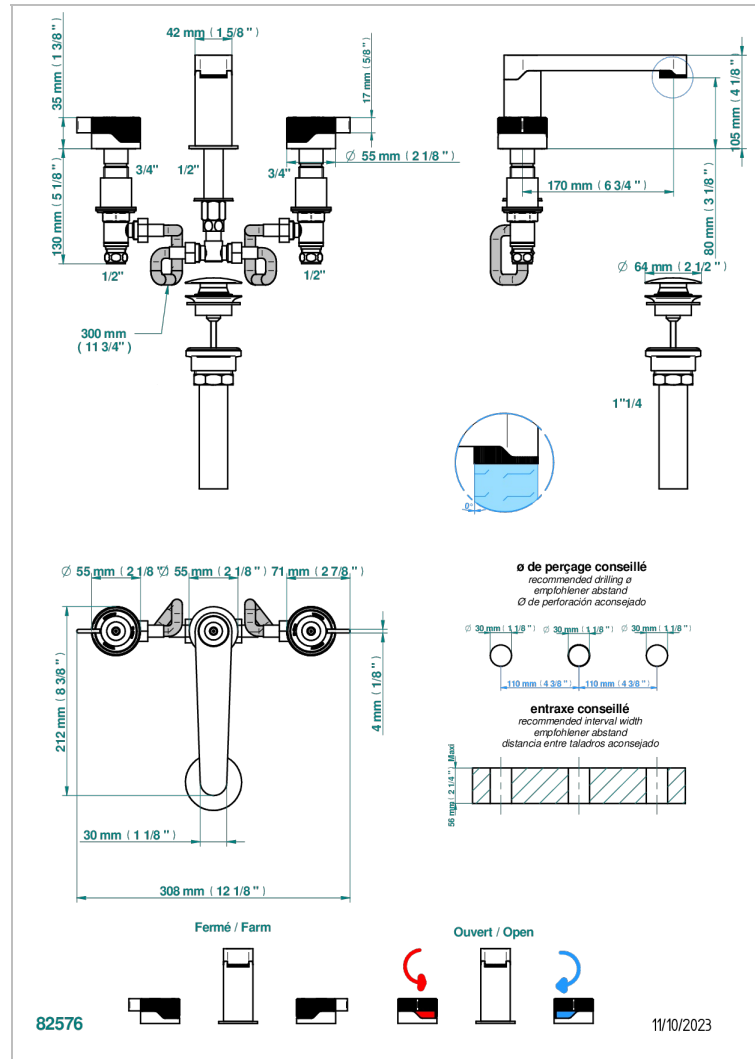

ZOOM.7

U4K-151/US

Widespread lavatory set with drain

CHARACTERISTIC

- Zoom.7
- Widespread lavatory set with drain

AVAILABLE FINITIONS

Black ceram - D30
Blush PVD - H62
Brass color PVD - H49
Brown bronze color PVD - F33
Chrome polished - A02
Gold color PVD - H52