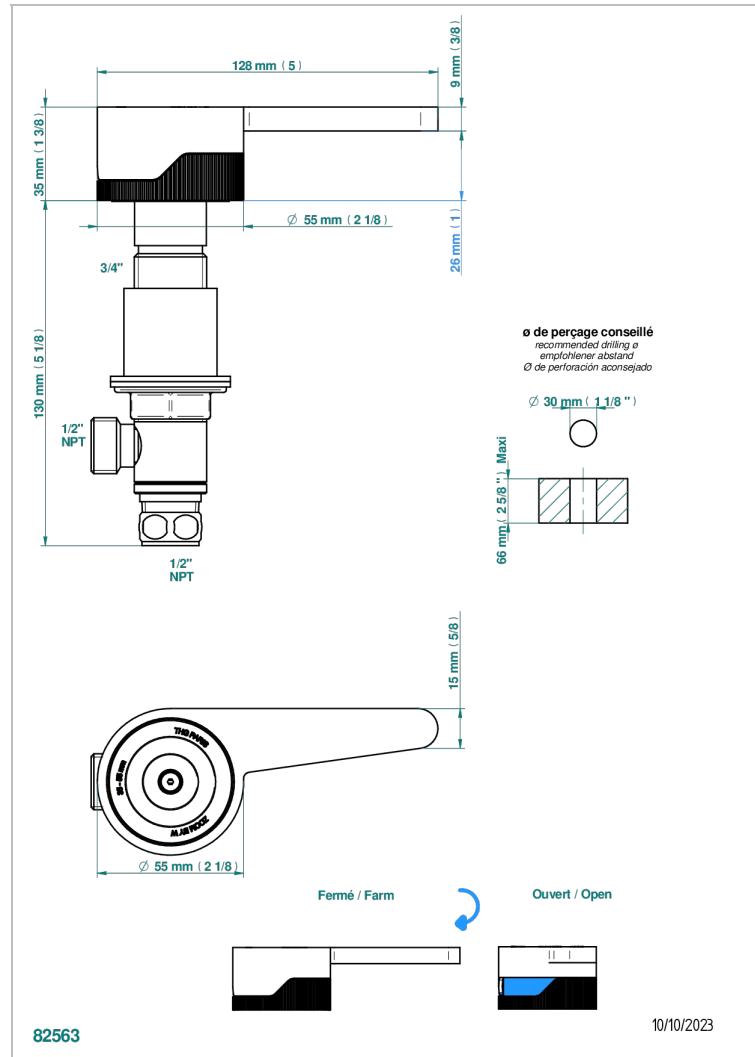

# ZOOM.12

U4L-35/CUS

1/2" deck valve with trim for lavatory - Cold

## CHARACTERISTIC

- Zoom.12
- 1/2" deck valve with trim for lavatory - Cold