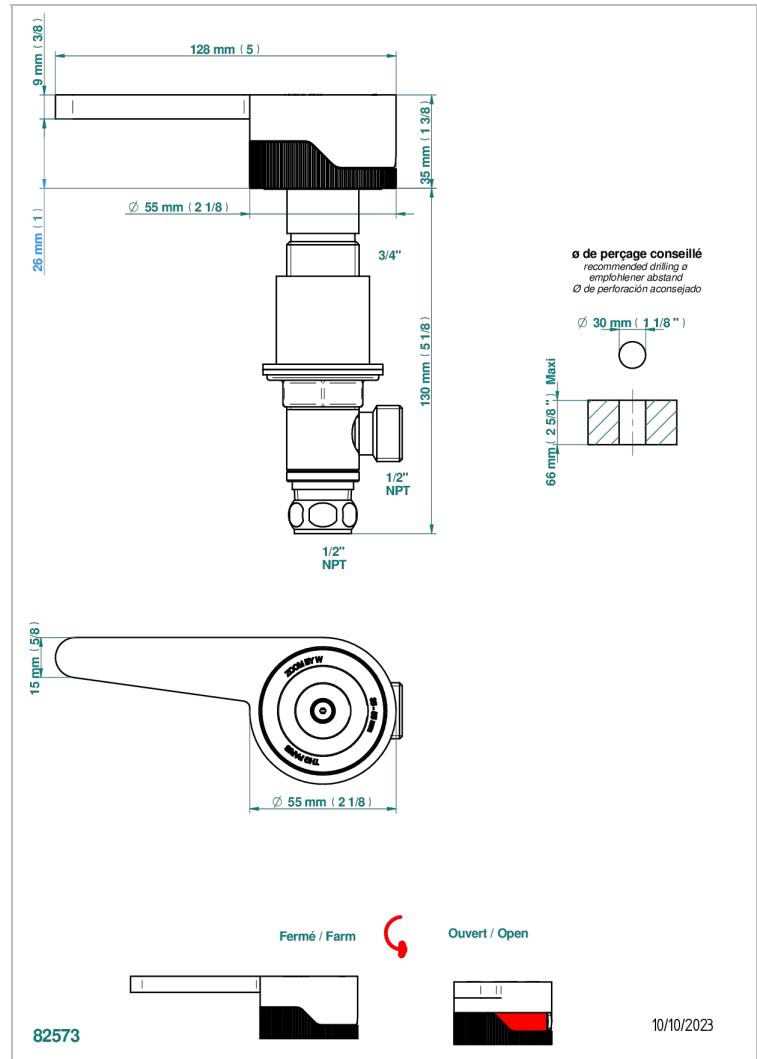

# ZOOM.12

U4L-35/HUS

1/2" deck valve with trim for lavatory - Hot

## CHARACTERISTIC

- Zoom.12
- 1/2" deck valve with trim for lavatory - Hot