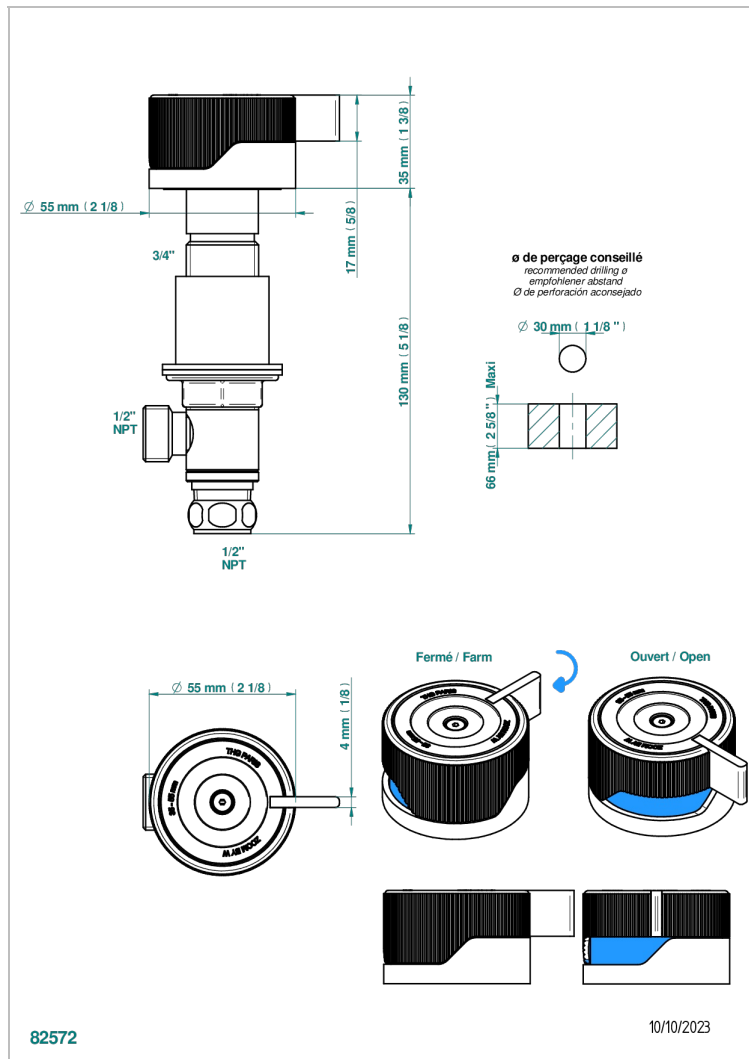

# ZOOM.7

U4K-35/CUS

1/2" deck valve with trim for lavatory - Cold

THG<sup>®</sup>  
PARIS

## CHARACTERISTIC

- Zoom.7
- 1/2" deck valve with trim for lavatory - Cold