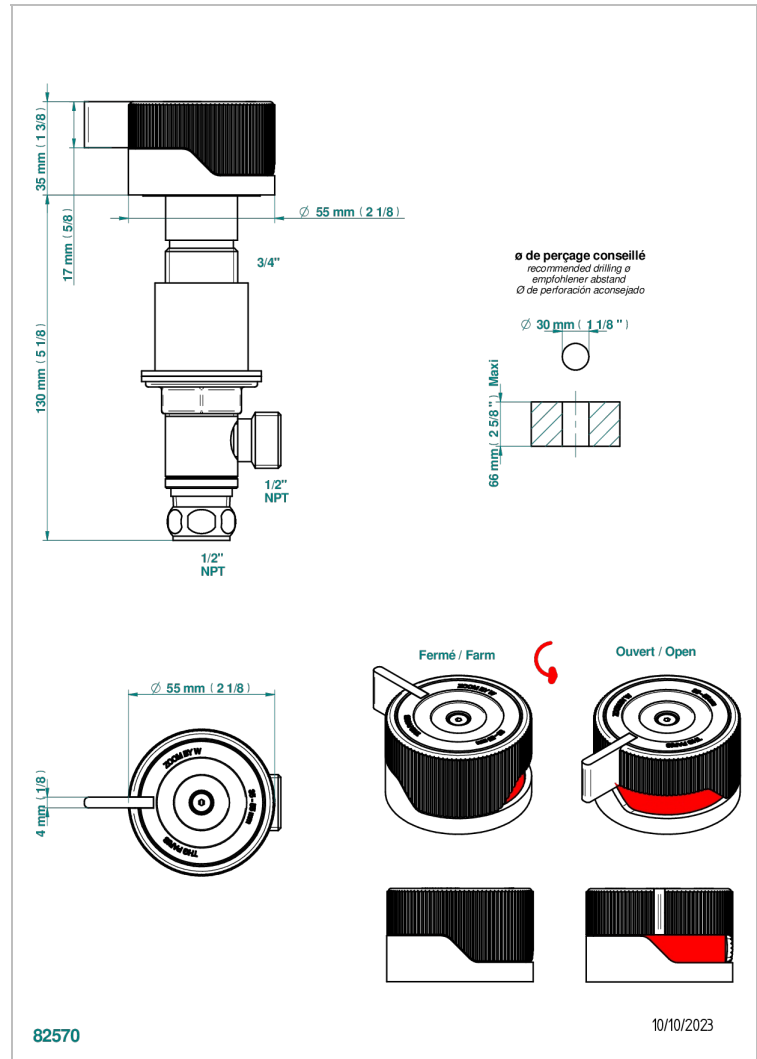

# ZOOM.7

U4K-35/HUS

1/2" deck valve with trim for lavatory - Hot

## CHARACTERISTIC

- Zoom.7
- 1/2" deck valve with trim for lavatory - Hot