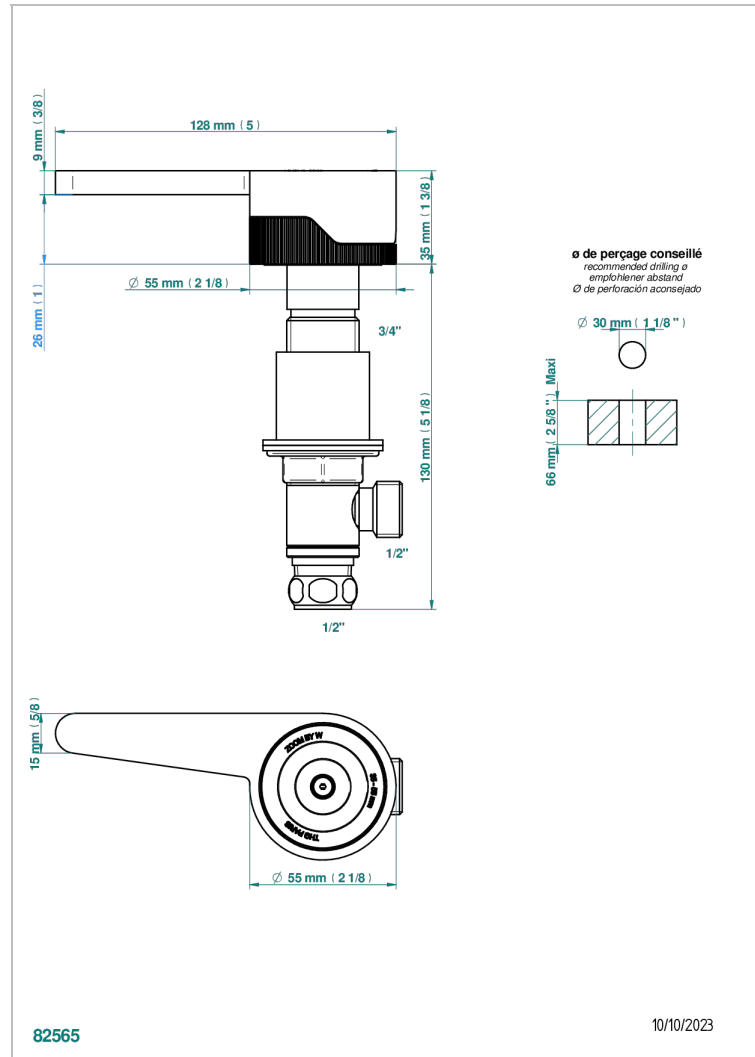

# ZOOM.12

U4L-35/N

Rim mounted 1/2" valve- neutral

## CHARACTERISTIC

- Zoom.12
- Rim mounted 1/2" valve- neutral