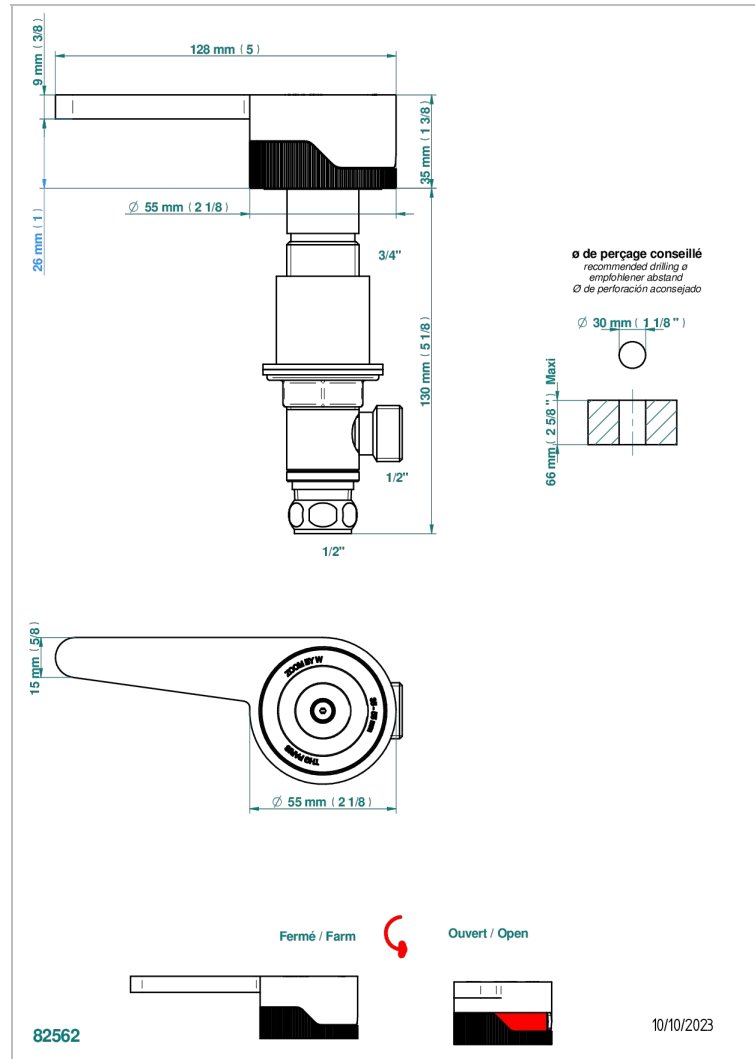

ZOOM.12

U4L-35/H

Rim mounted 1/2" valve, hot

CHARACTERISTIC

- Zoom.12
- Rim mounted 1/2" valve, hot

AVAILABLE FINITIONS

Black ceram - D30
Blush PVD - H62
Brass color PVD - H49
Brown bronze color PVD - F33
Gold color PVD - H52
Graphite PVD - H64