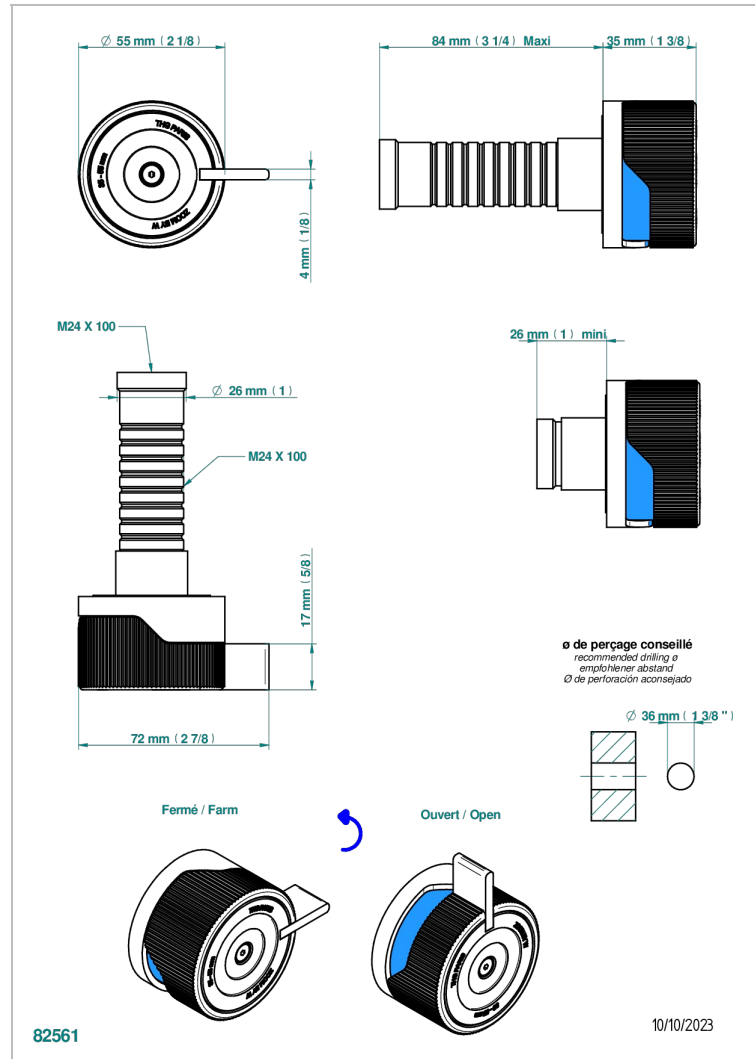

# ZOOM.7

U4K-30B/C

Wall volume control 30 & 32 trim - Cold

THG  
PARIS

## CHARACTERISTIC

- Zoom.7
- Wall volume control 30 & 32 trim - Cold

## RELATED SKU'S

- Ref. G00-32CUSA 3/4" Volume control wall valve with ceramic cartridge
- Ref. G00-30CUSA 1/2" volume control wall valve with ceramic cartridge