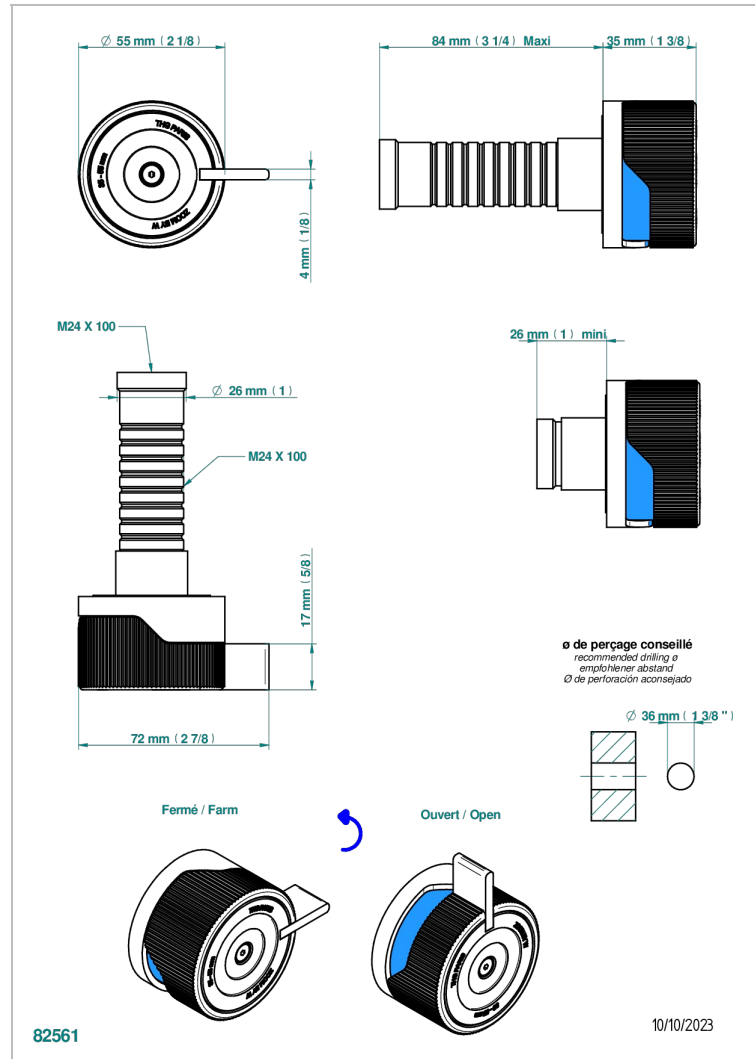

# ZOOM.7

U4K-30B/C

Trim only for wall valve - cold - 1/2" ref.30/CA and 3/4" ref.32/CA and diverter ref.50/4VMA

## CHARACTERISTIC

- Zoom.7
- Trim only for wall valve - cold - 1/2" ref.30/CA and 3/4" ref.32/CA and diverter ref.50/4VMA

## RELATED SKU'S

- Ref. G00-30/CA Wall mounted 1/2" valve body with ceramic head, 1/4 turn left - no trim
- Ref. G00-32/CA Wall mounted 3/4" valve with ceramic head, 1/4 turn left - no trim