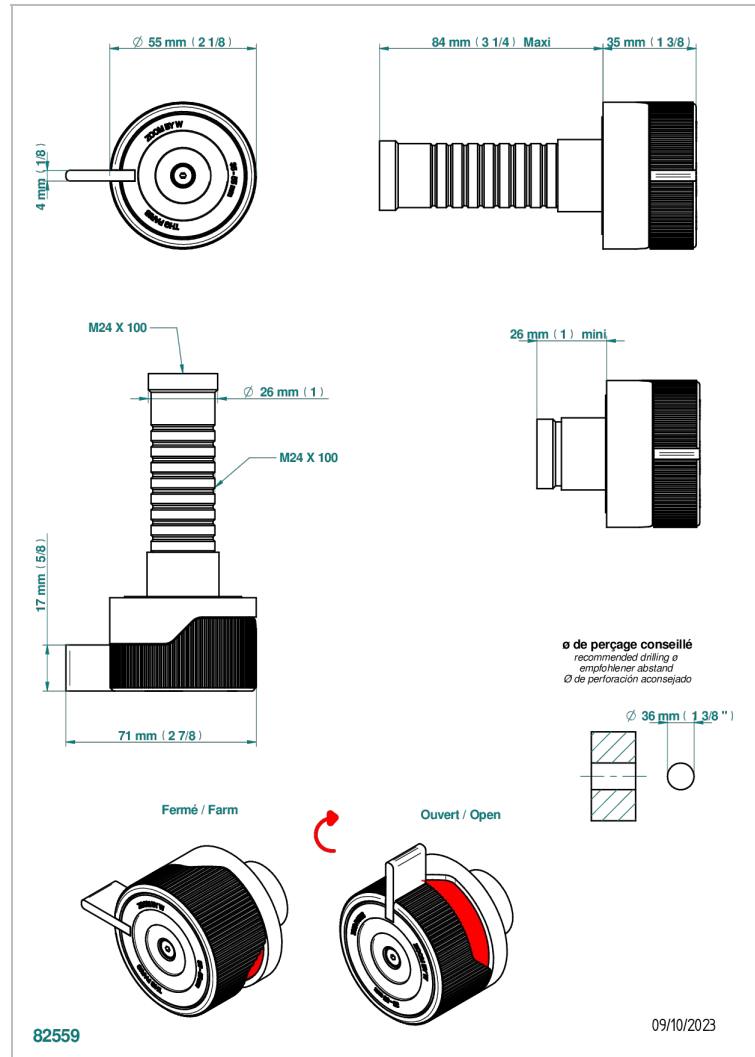

# ZOOM.7

U4K-30B/H

Wall volume control 30 & 32 trim - Hot

THG<sup>®</sup>  
PARIS

## CHARACTERISTIC

- Zoom.7
- Wall volume control 30 & 32 trim - Hot

## RELATED SKU'S

- Ref. G00-32HUSA 3/4" Volume control wall valve with ceramic cartridge counterclockwise
- Ref. G00-30HUSA 1/2" Volume control wall valve with ceramic cartridge counterclockwise