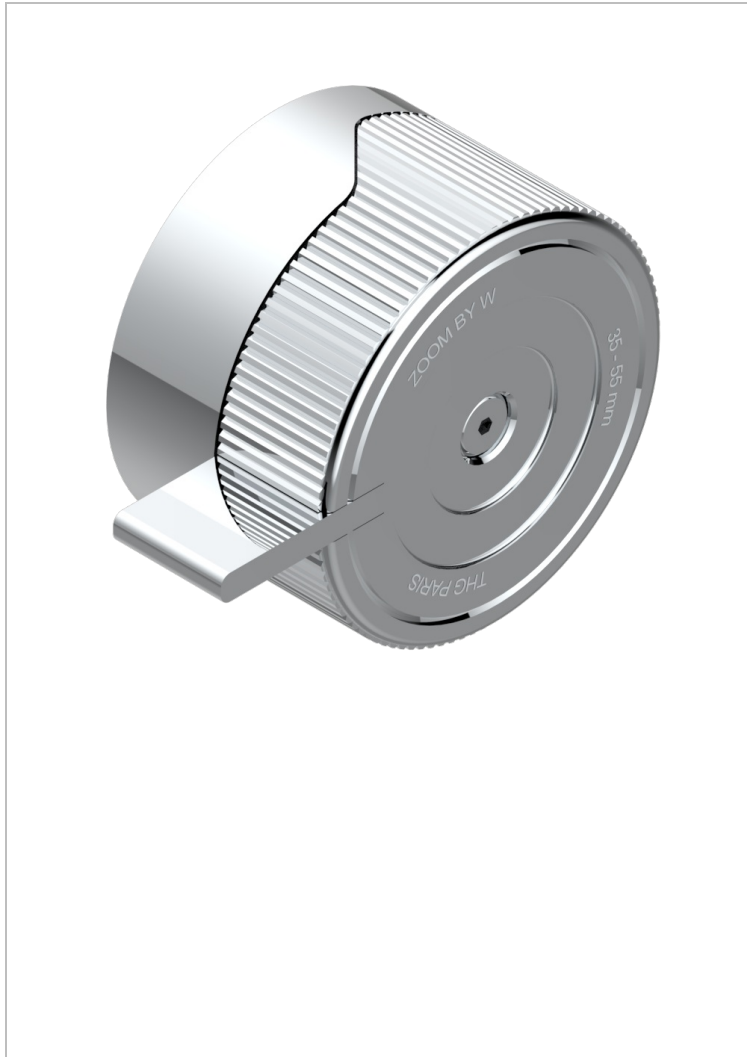

# ZOOM.7

U4K-30B/H

Wall volume control 30 & 32 trim - Hot

THG<sup>®</sup>  
PARIS

## CHARACTERISTIC

- Zoom.7
- Wall volume control 30 & 32 trim - Hot

## RELATED SKU'S

- Ref. G00-32HUSA 3/4" Volume control wall valve with ceramic cartridge counterclockwise
- Ref. G00-30HUSA 1/2" Volume control wall valve with ceramic cartridge counterclockwise