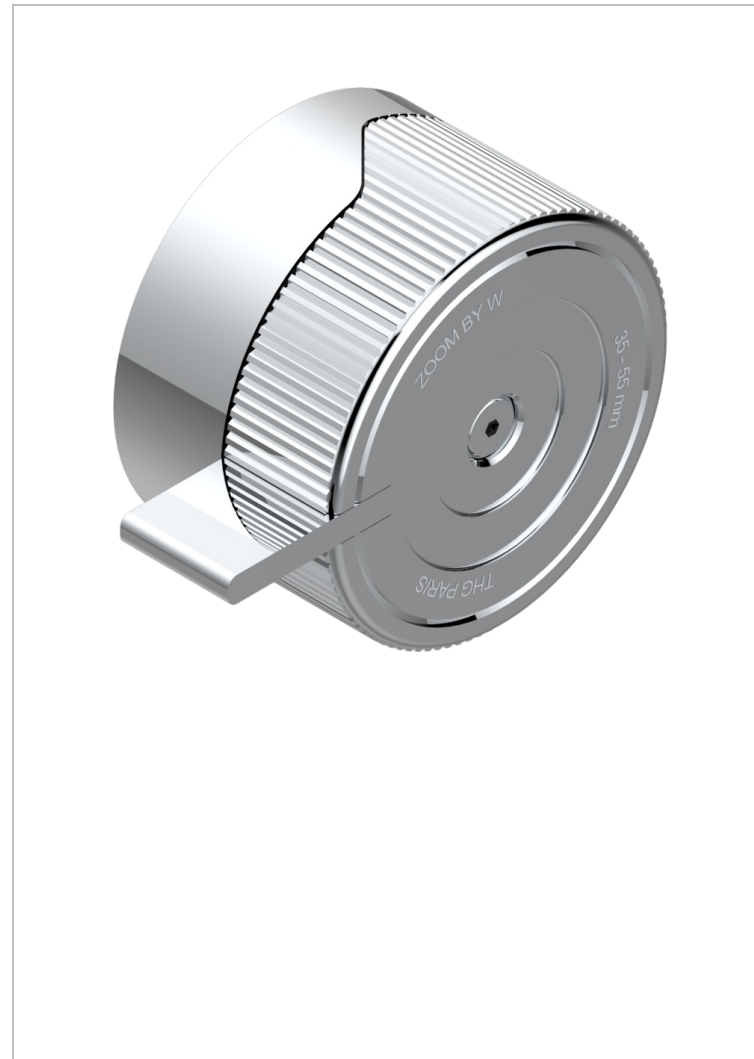

ZOOM.7

U4K-30B/H

Trim only for wall valve - hot - 1/2" ref.30/HA and 3/4" ref.32/HA and diverter ref.50/4VMA

CHARACTERISTIC

- Zoom.7
- Trim only for wall valve - hot - 1/2" ref.30/HA and 3/4" ref.32/HA and diverter ref.50/4VMA

RELATED SKU'S

- Ref. G00-30/HA Wall mounted 1/2" valve body with ceramic head, 1/4 turn right
- Ref. G00-32/HA Wall mounted 3/4" valve body with ceramic head, 1/4 turn right - no trim

AVAILABLE FINITIONS