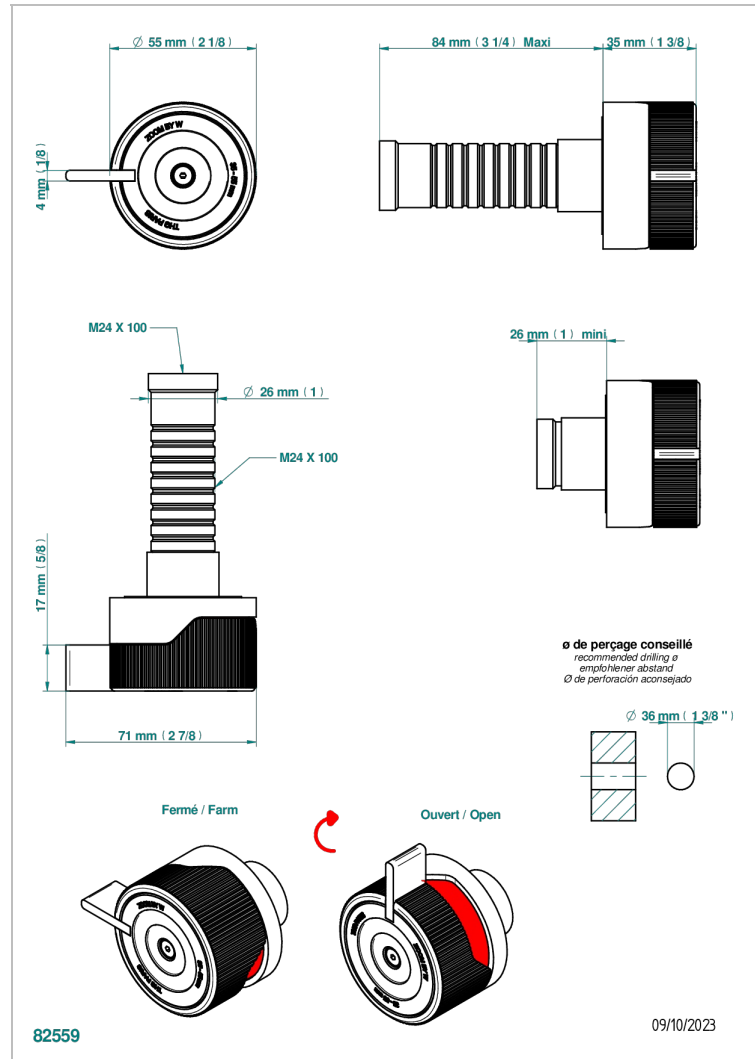

ZOOM.7

U4K-30B/H

Trim only for wall valve - hot - 1/2" ref.30/HA and 3/4" ref.32/HA and diverter ref.50/4VMA

CHARACTERISTIC

- Zoom.7
- Trim only for wall valve - hot - 1/2" ref.30/HA and 3/4" ref.32/HA and diverter ref.50/4VMA

RELATED SKU'S

- Ref. G00-30/HA Wall mounted 1/2" valve body with ceramic head, 1/4 turn right
- Ref. G00-32/HA Wall mounted 3/4" valve body with ceramic head, 1/4 turn right - no trim

AVAILABLE FINITIONS