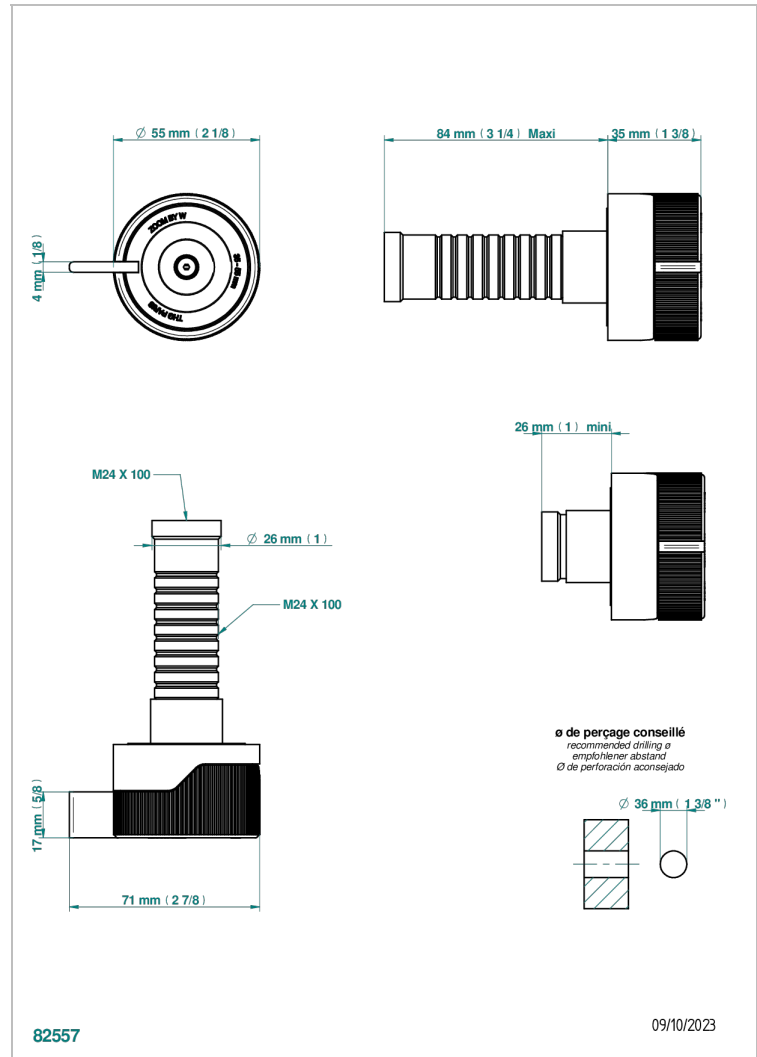

ZOOM.7

U4K-30B/N

Wall volume control 30 & 32 trim (no marking)

THG[®]
PARIS

CHARACTERISTIC

- Zoom.7
- Wall volume control 30 & 32 trim (no marking)

RELATED SKU'S

- Ref. G00-32CUSA 3/4" Volume control wall valve with ceramic cartridge
- Ref. G00-30CUSA 1/2" volume control wall valve with ceramic cartridge