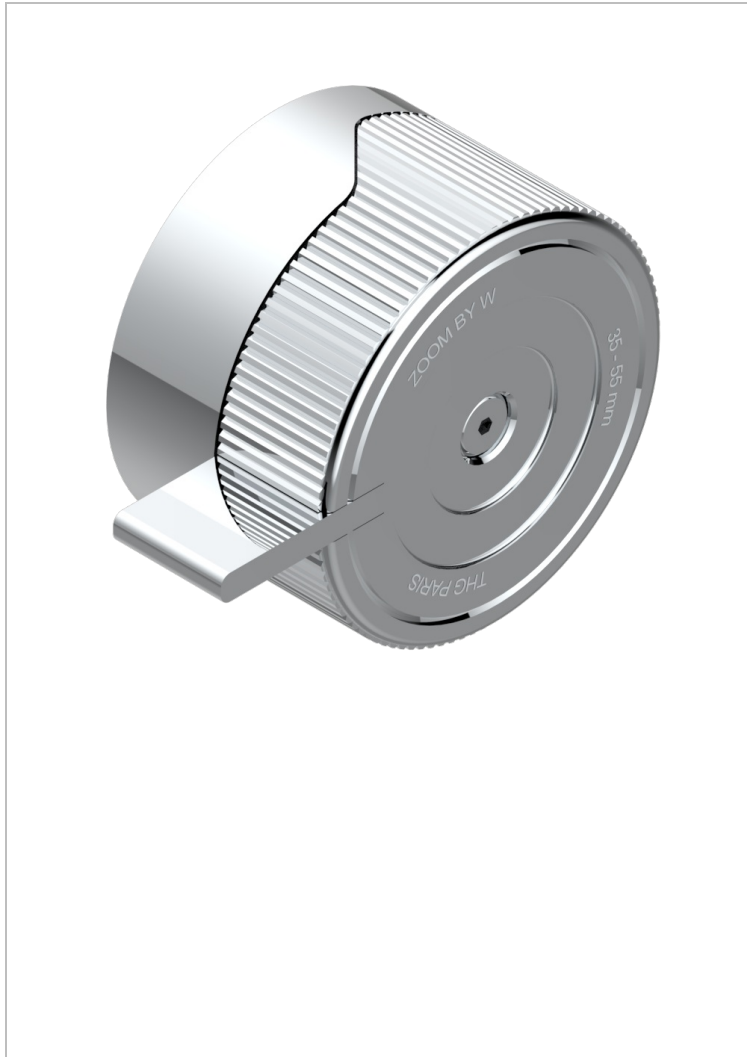

ZOOM.7

U4K-30B/N

Wall volume control 30 & 32 trim (no marking)

THG[®]
PARIS

CHARACTERISTIC

- Zoom.7
- Wall volume control 30 & 32 trim (no marking)

RELATED SKU'S

- Ref. G00-32CUSA 3/4" Volume control wall valve with ceramic cartridge
- Ref. G00-30CUSA 1/2" volume control wall valve with ceramic cartridge

AVAILABLE FINITIONS

Black ceram - D30
Blush PVD - H62
Brass color PVD - H49
Brown bronze color PVD - F33
Chrome polished - A02
Gold color PVD - H52

Gold mat - F07
Gold polished - F01
Graphite PVD - H64
Light coated bronze - D01
Matt Umber PVD - H67
Matt blush PVD - H60