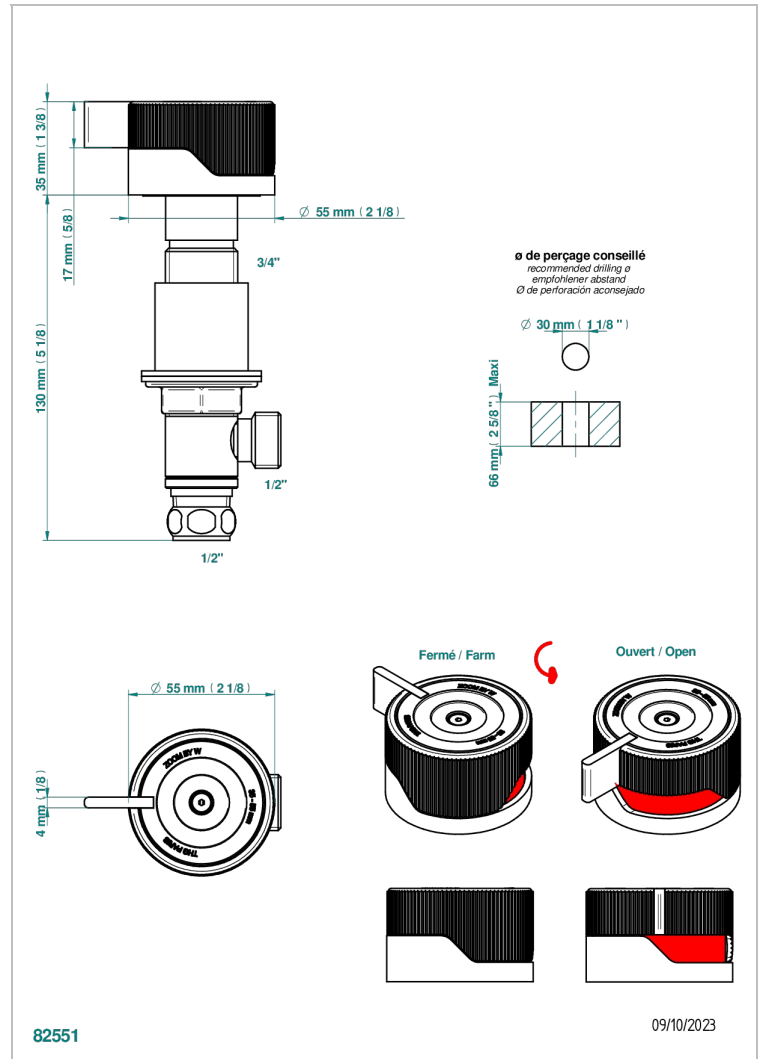

ZOOM.7

U4K-35/H

Rim mounted 1/2" valve, hot

CHARACTERISTIC

- Zoom.7
- Rim mounted 1/2" valve, hot

AVAILABLE FINITIONS

Black ceram - D30
Blush PVD - H62
Brass color PVD - H49
Brown bronze color PVD - F33
Gold color PVD - H52
Graphite PVD - H64