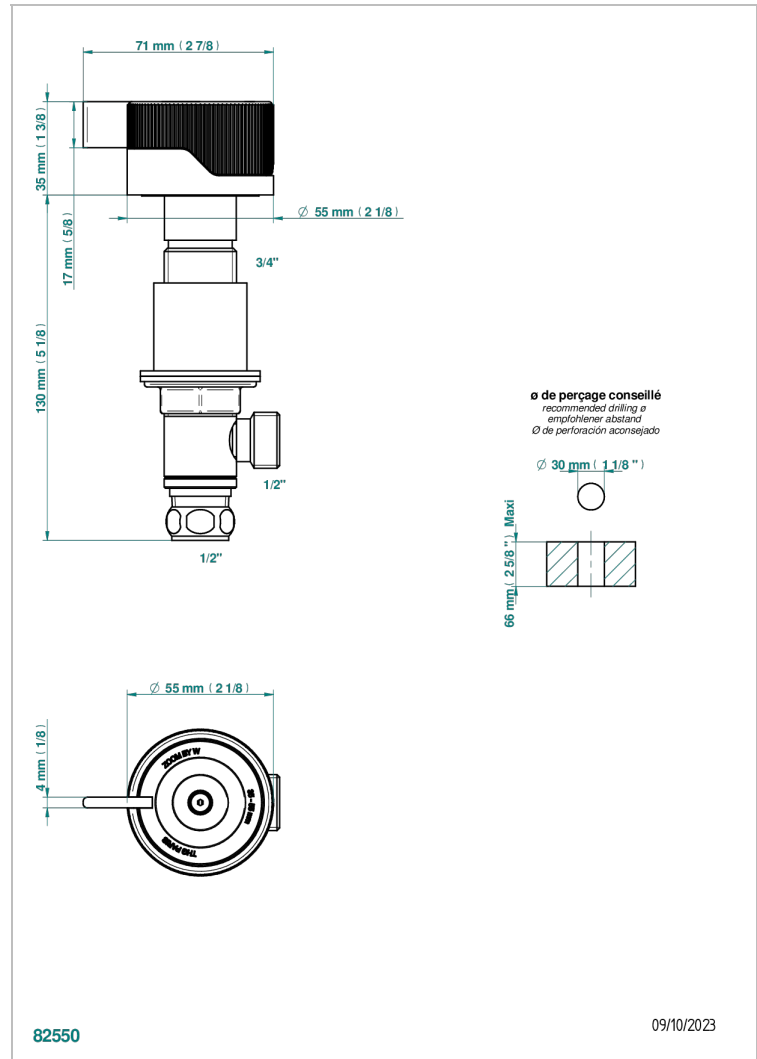

# ZOOM.7

U4K-35/N

Rim mounted 1/2" valve- neutral

## CHARACTERISTIC

- Zoom.7
- Rim mounted 1/2" valve- neutral