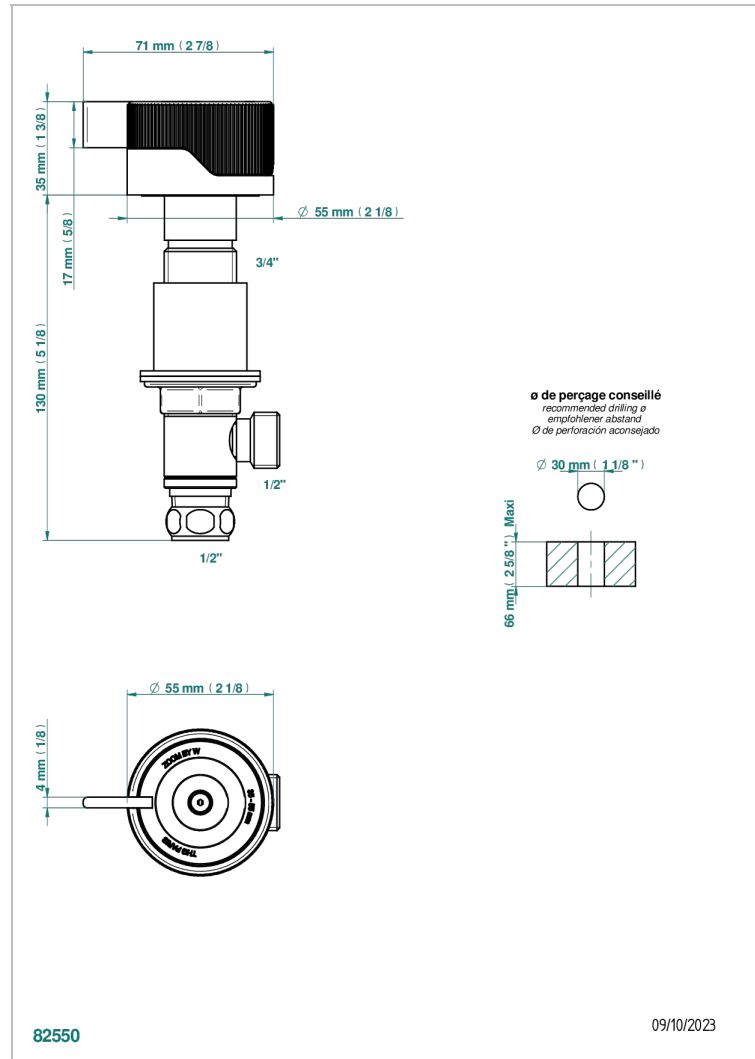

ZOOM.7

U4K-35/N

Rim mounted 1/2" valve- neutral

CHARACTERISTIC

- Zoom.7
- Rim mounted 1/2" valve- neutral

AVAILABLE FINITIONS

Black ceram - D30
Blush PVD - H62
Brass color PVD - H49
Brown bronze color PVD - F33
Gold color PVD - H52
Graphite PVD - H64