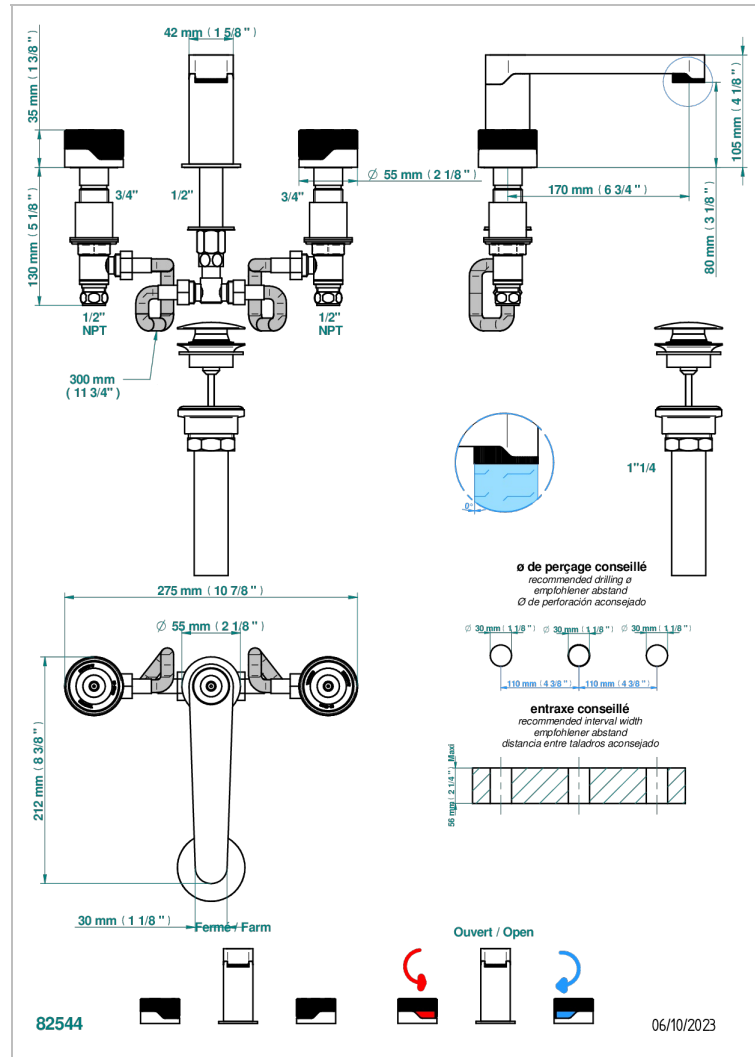

ZOOM.5

U4J-151/US

Rim mounted 3-hole basin mixer with waste

CARACTERÍSTICAS

- Zoom.5
- Rim mounted 3-hole basin mixer with waste

ACABADOS DISPONIBLES

Bronce claro - D01
Cerámica negra mate - D30
Cromo - A02
Dorado - F01
Dorado mate - F07
Dorado pálido - F30