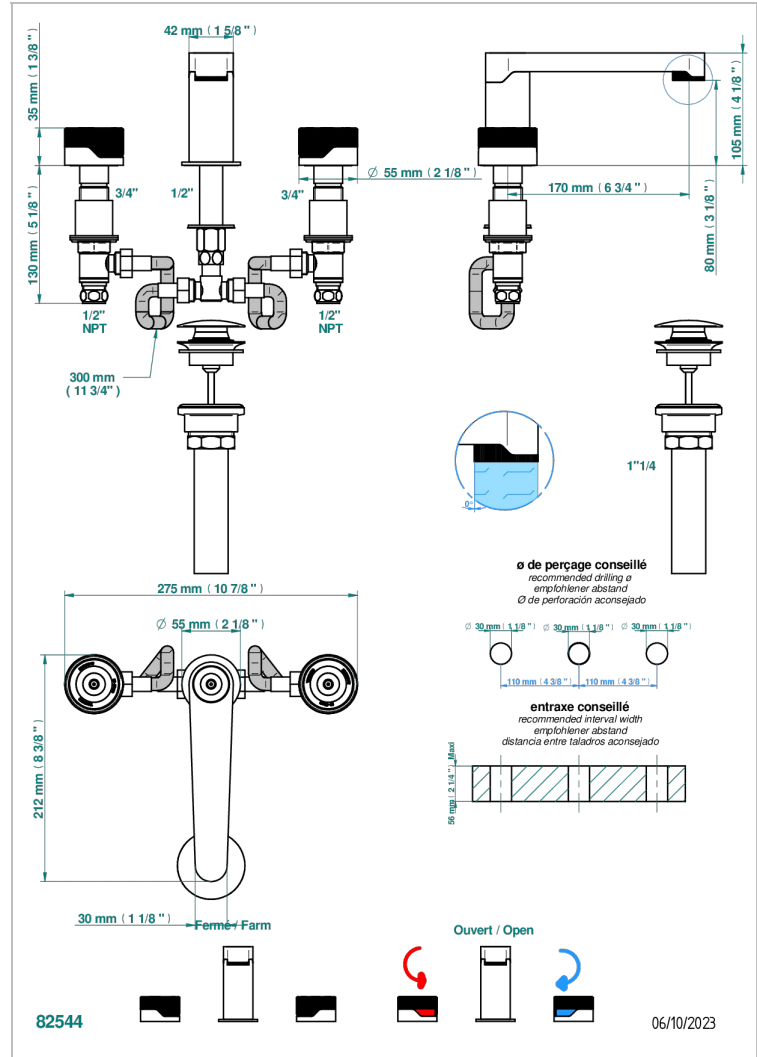

ZOOM.5

U4J-151/US

Widespread lavatory set with drain

CHARACTERISTIC

- Zoom.5
- Widespread lavatory set with drain

AVAILABLE FINITIONS

Black ceram - D30
Blush PVD - H62
Brass color PVD - H49
Brown bronze color PVD - F33
Chrome polished - A02
Gold color PVD - H52

Nickel color PVD - H55
Nickel polished - B01
Soft gold - F30
Soft matt gold - F31
Umber PVD - H66