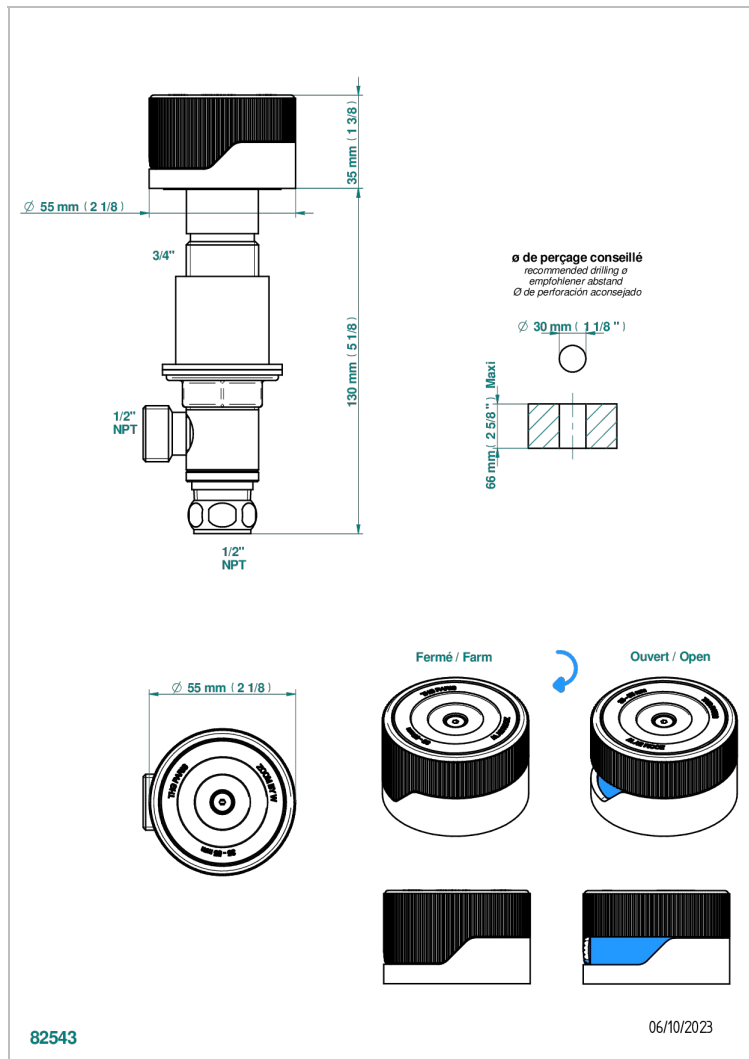

ZOOM.5

U4J-35/CUS

1/2" deck valve with trim for lavatory - Cold

CHARACTERISTIC

- Zoom.5
- 1/2" deck valve with trim for lavatory - Cold

AVAILABLE FINITIONS

Black ceram - D30
Blush PVD - H62
Brass color PVD - H49
Brown bronze color PVD - F33
Chrome polished - A02
Gold color PVD - H52