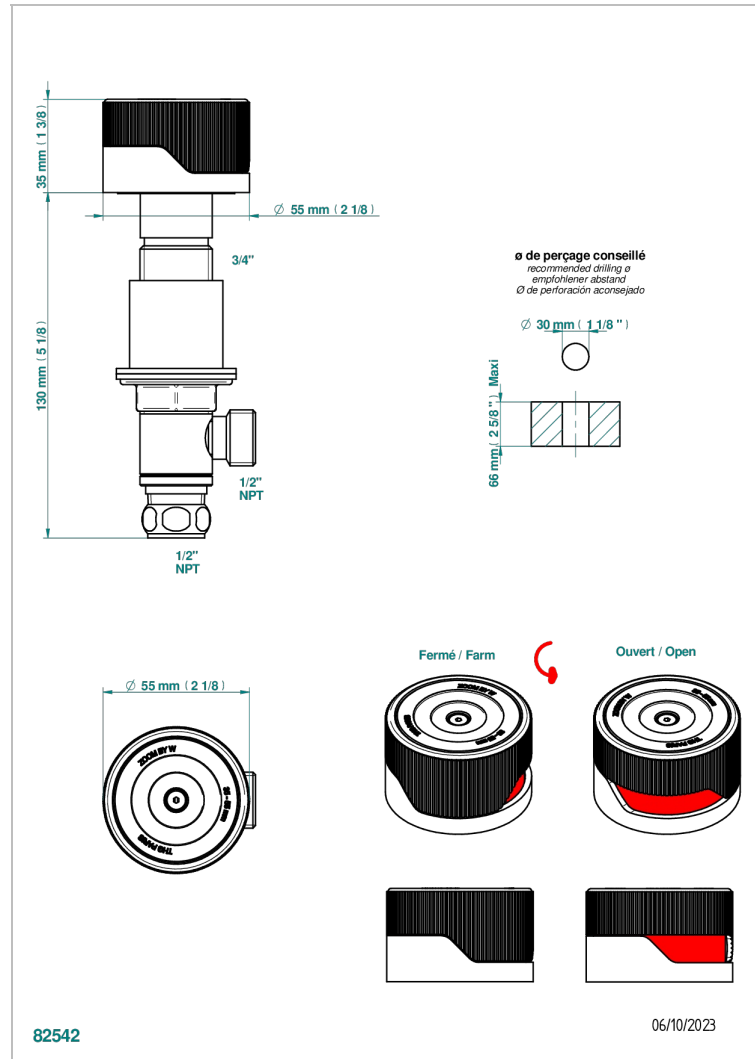

# ZOOM.5

U4J-35/HUS

1/2" deck valve with trim for lavatory - Hot

## CHARACTERISTIC

- Zoom.5
- 1/2" deck valve with trim for lavatory - Hot