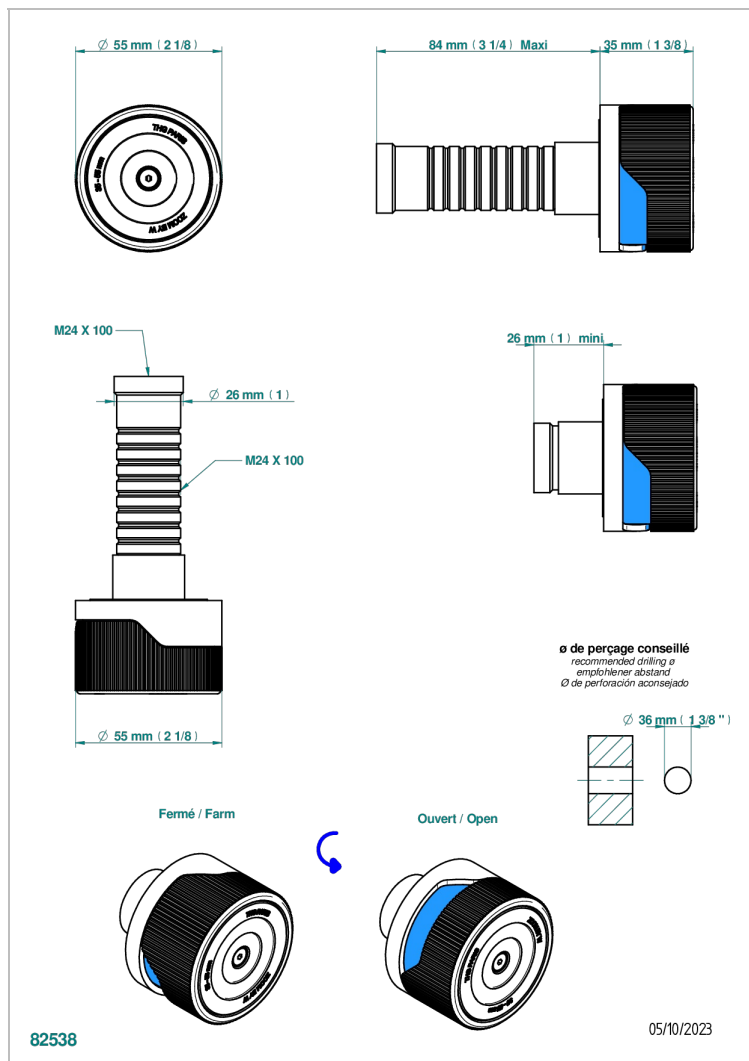

# ZOOM.5

U4J-30B/C

Wall volume control 30 & 32 trim - Cold

THG<sup>®</sup>  
PARIS

## CHARACTERISTIC

- Zoom.5
- Wall volume control 30 & 32 trim - Cold

## RELATED SKU'S

- Ref. G00-32CUSA 3/4" Volume control wall valve with ceramic cartridge
- Ref. G00-30CUSA 1/2" volume control wall valve with ceramic cartridge