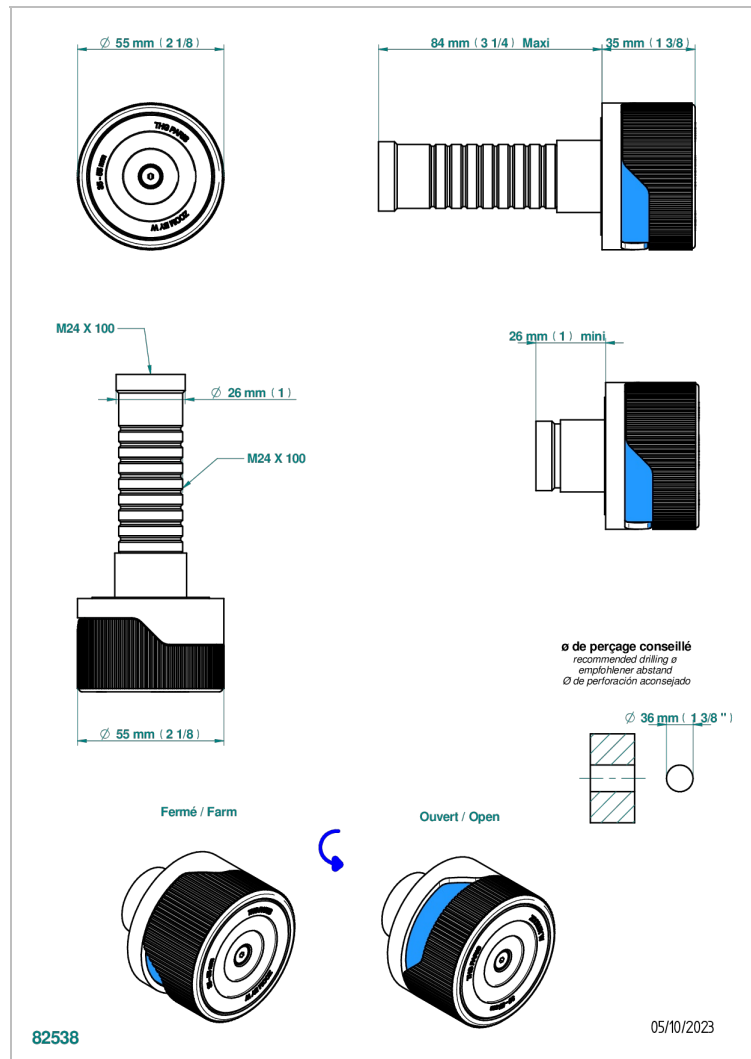

ZOOM.5

U4J-30B/C

THG[®]
PARIS

Trim only for wall valve - cold - 1/2" ref.30/CA and 3/4" ref.32/CA and diverter ref.50/4VMA

CHARACTERISTIC

- Zoom.5
- Trim only for wall valve - cold - 1/2" ref.30/CA and 3/4" ref.32/CA and diverter ref.50/4VMA

RELATED SKU'S

- Ref. G00-30/CA Wall mounted 1/2" valve body with ceramic head, 1/4 turn left - no trim
- Ref. G00-32/CA Wall mounted 3/4" valve with ceramic head, 1/4 turn left - no trim

AVAILABLE FINITIONS