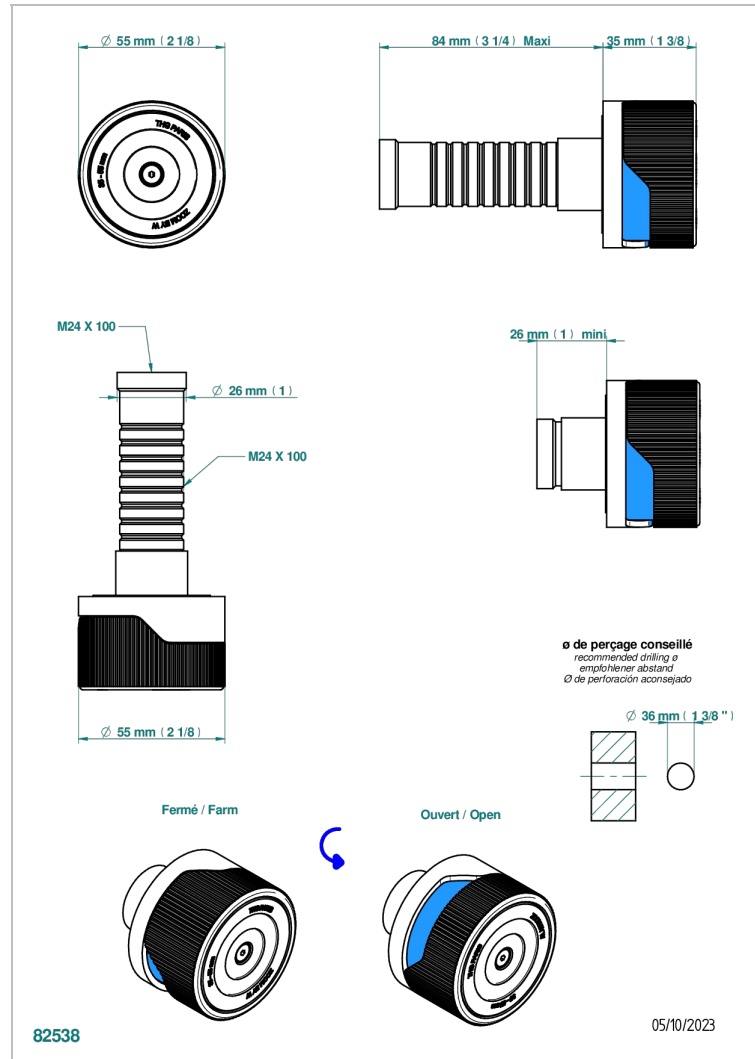

ZOOM.5

U4J-30B/C

Trim only for wall valve - cold - 1/2" ref.30/CA and 3/4" ref.32/CA and diverter ref.50/4VMA

CHARACTERISTIC

- Zoom.5
- Trim only for wall valve - cold - 1/2" ref.30/CA and 3/4" ref.32/CA and diverter ref.50/4VMA

RELATED SKU'S

- Ref. G00-30/CA Wall mounted 1/2" valve body with ceramic head, 1/4 turn left - no trim
- Ref. G00-32/CA Wall mounted 3/4" valve with ceramic head, 1/4 turn left - no trim

AVAILABLE FINITIONS