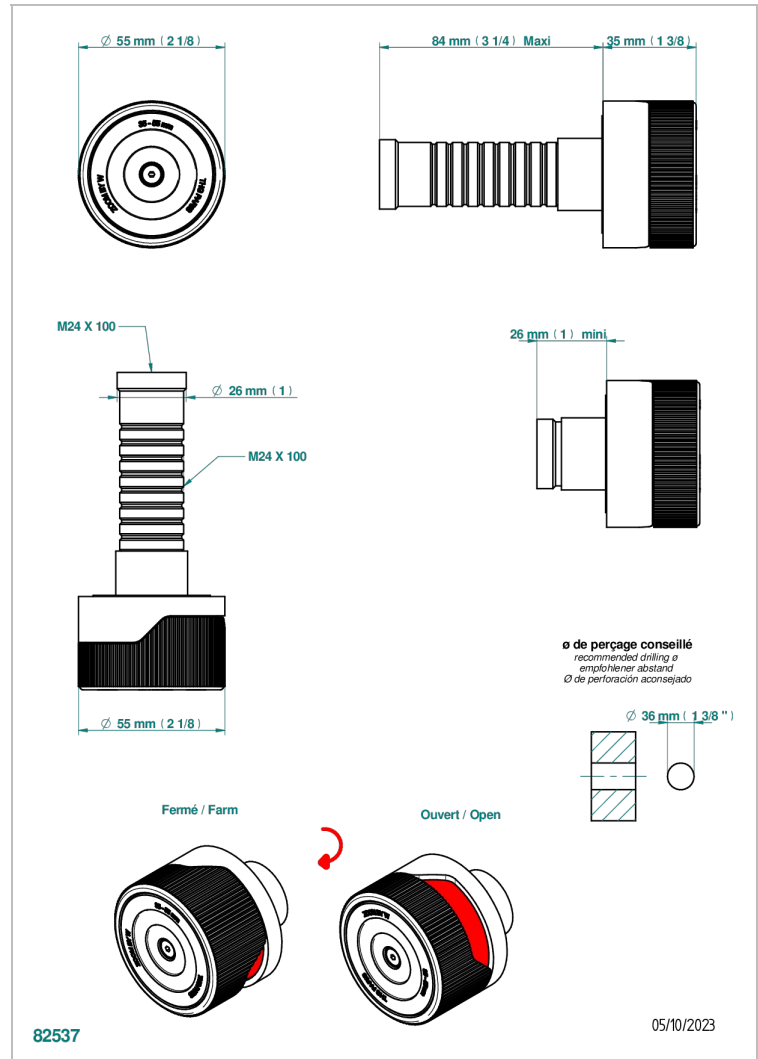

# ZOOM.5

U4J-30B/H

Wall volume control 30 & 32 trim - Hot

THG<sup>®</sup>  
PARIS

## CHARACTERISTIC

- Zoom.5
- Wall volume control 30 & 32 trim - Hot

## RELATED SKU'S

- Ref. G00-32HUSA 3/4" Volume control wall valve with ceramic cartridge counterclockwise
- Ref. G00-30HUSA 1/2" Volume control wall valve with ceramic cartridge counterclockwise