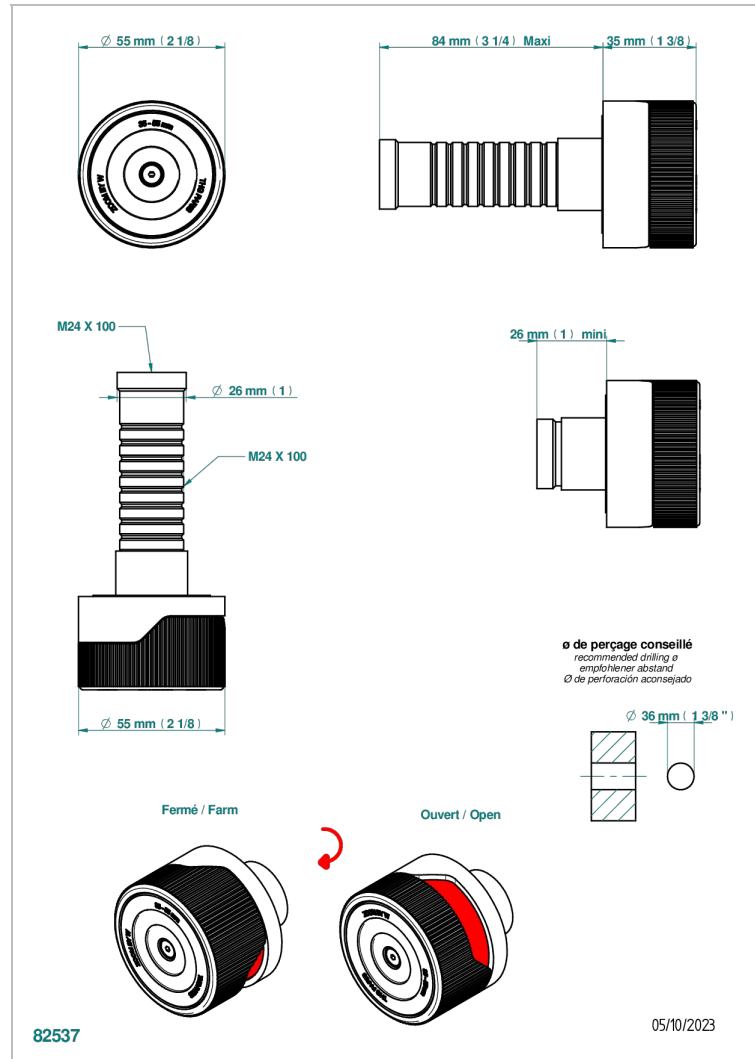

ZOOM.5

U4J-30B/H

Trim only for wall valve - hot - 1/2" ref.30/HA and 3/4" ref.32/HA and diverter ref.50/4VMA

CHARACTERISTIC

- Zoom.5
- Trim only for wall valve - hot - 1/2" ref.30/HA and 3/4" ref.32/HA and diverter ref.50/4VMA

RELATED SKU'S

- Ref. G00-30/HA Wall mounted 1/2" valve body with ceramic head, 1/4 turn right
- Ref. G00-32/HA Wall mounted 3/4" valve body with ceramic head, 1/4 turn right - no trim

AVAILABLE FINITIONS