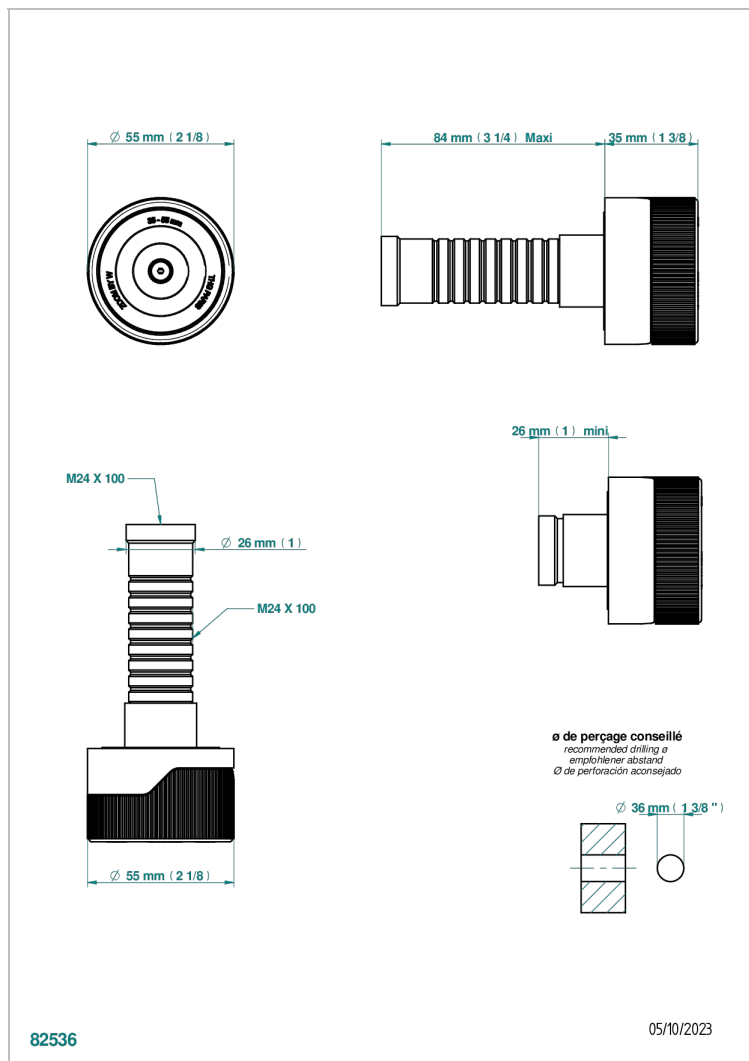

# ZOOM.5

U4J-30B/N

Wall volume control 30 & 32 trim (no marking)

THG<sup>®</sup>  
PARIS

## CHARACTERISTIC

- Zoom.5
- Wall volume control 30 & 32 trim (no marking)

## RELATED SKU'S

- Ref. G00-32CUSA 3/4" Volume control wall valve with ceramic cartridge
- Ref. G00-30CUSA 1/2" volume control wall valve with ceramic cartridge