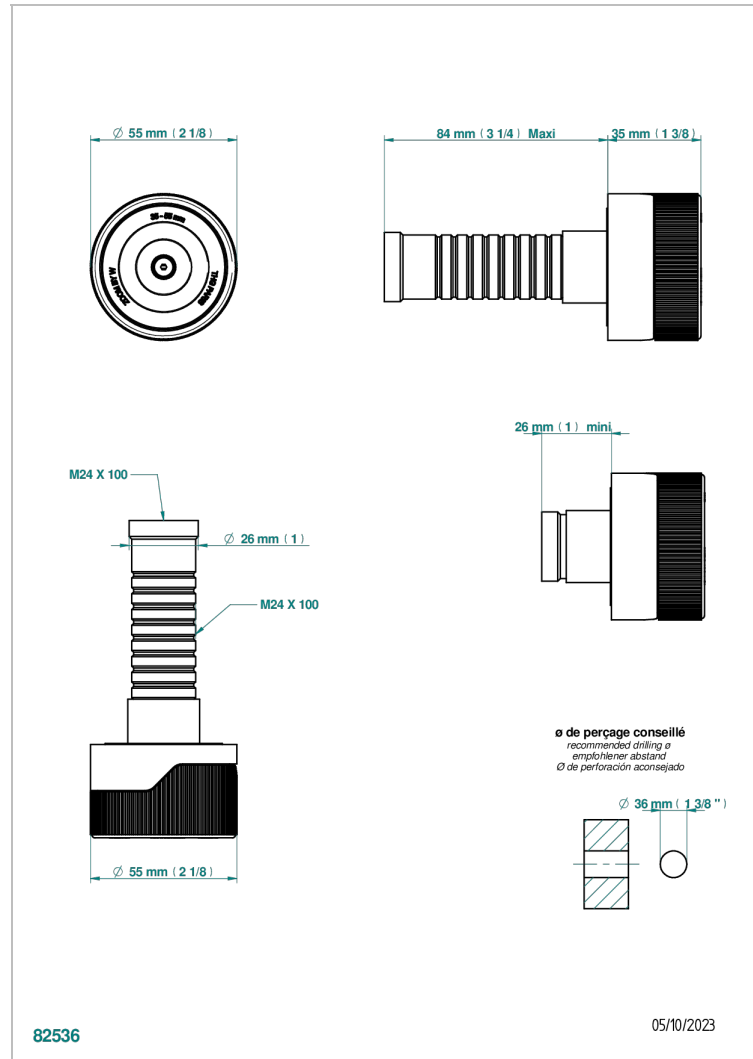

ZOOM.5

U4J-30B/N

THG[®]
PARIS

wall valve trim only for valve item code 30 and 32 or diverter 50/4/VM. No writting

CHARACTERISTIC

- Zoom.5
- wall valve trim only for valve item code 30 and 32 or diverter 50/4/VM. No writting

RELATED SKU'S

- Ref. G00-30/CA Wall mounted 1/2" valve body with ceramic head, 1/4 turn left - no trim
- Ref. G00-32/CA Wall mounted 3/4" valve with ceramic head, 1/4 turn left - no trim

AVAILABLE FINITIONS