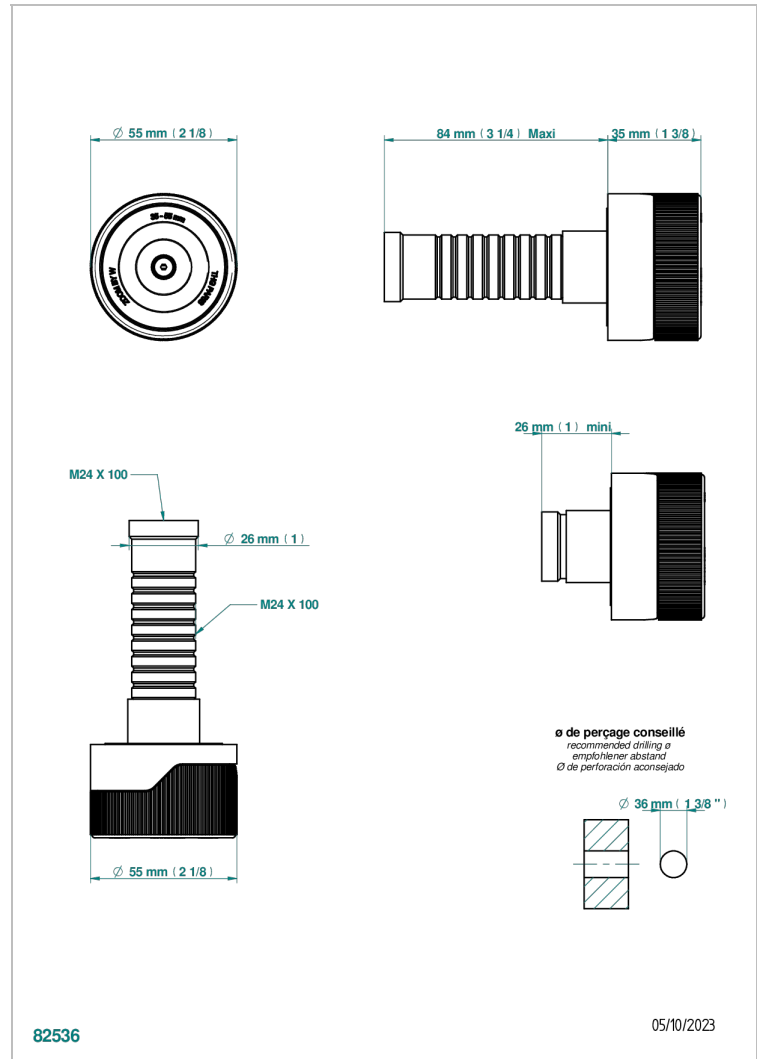

# ZOOM.5

U4J-30B/N

THG<sup>®</sup>  
PARIS

wall valve trim only for valve item code 30 and 32 or diverter 50/4/VM. No writting

## CHARACTERISTIC

- Zoom.5
- wall valve trim only for valve item code 30 and 32 or diverter 50/4/VM. No writting

## RELATED SKU'S

- Ref. G00-30/CA Wall mounted 1/2" valve body with ceramic head, 1/4 turn left - no trim
- Ref. G00-32/CA Wall mounted 3/4" valve with ceramic head, 1/4 turn left - no trim