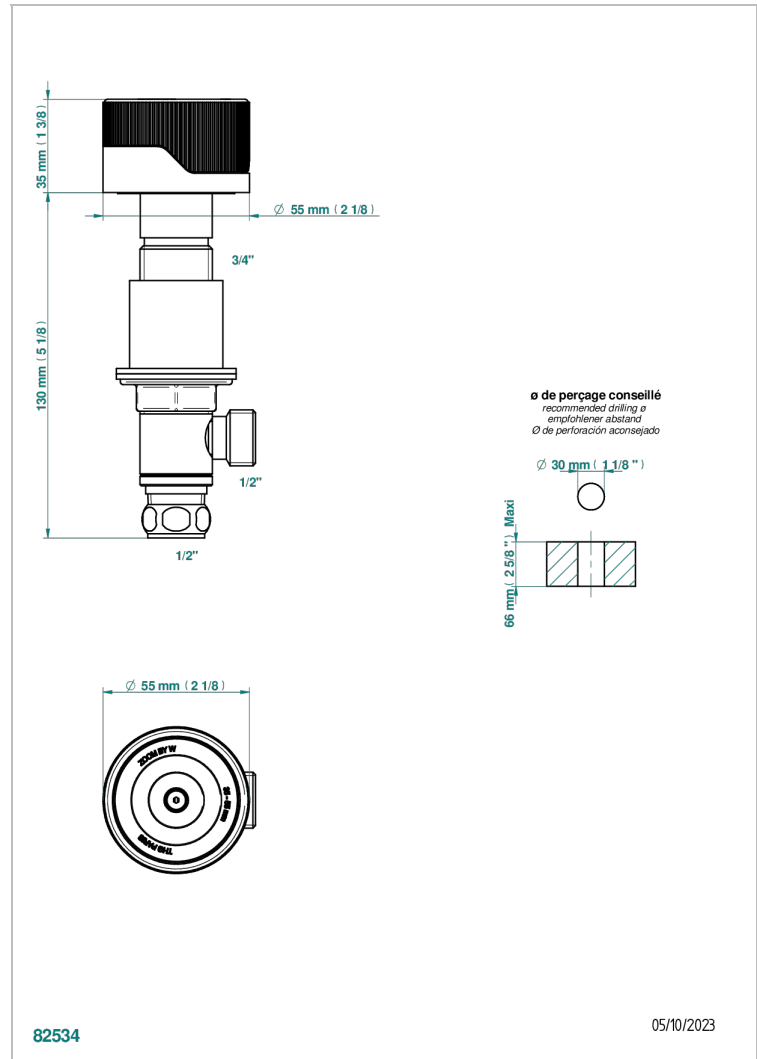

ZOOM.5

U4J-35/N

Rim mounted 1/2" valve- neutral

CHARACTERISTIC

- Zoom.5
- Rim mounted 1/2" valve- neutral

AVAILABLE FINITIONS

Black ceram - D30
Blush PVD - H62
Brass color PVD - H49
Brown bronze color PVD - F33
Gold color PVD - H52
Graphite PVD - H64