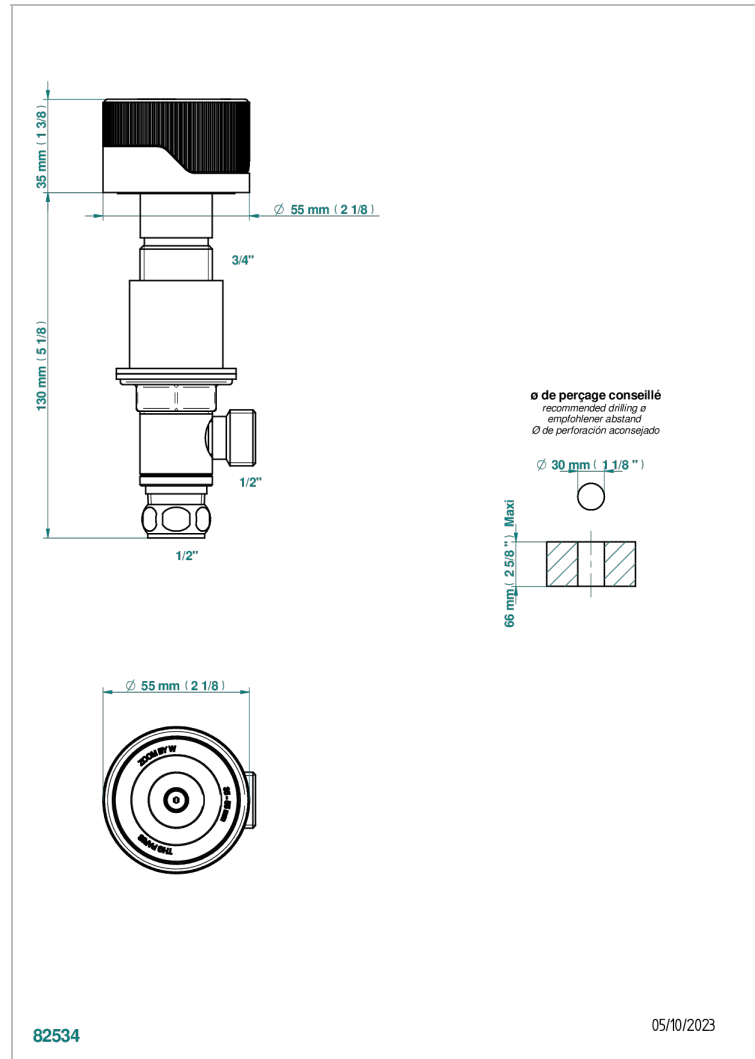

# ZOOM.5

U4J-35/N

Rim mounted 1/2" valve- neutral

## CHARACTERISTIC

- Zoom.5
- Rim mounted 1/2" valve- neutral