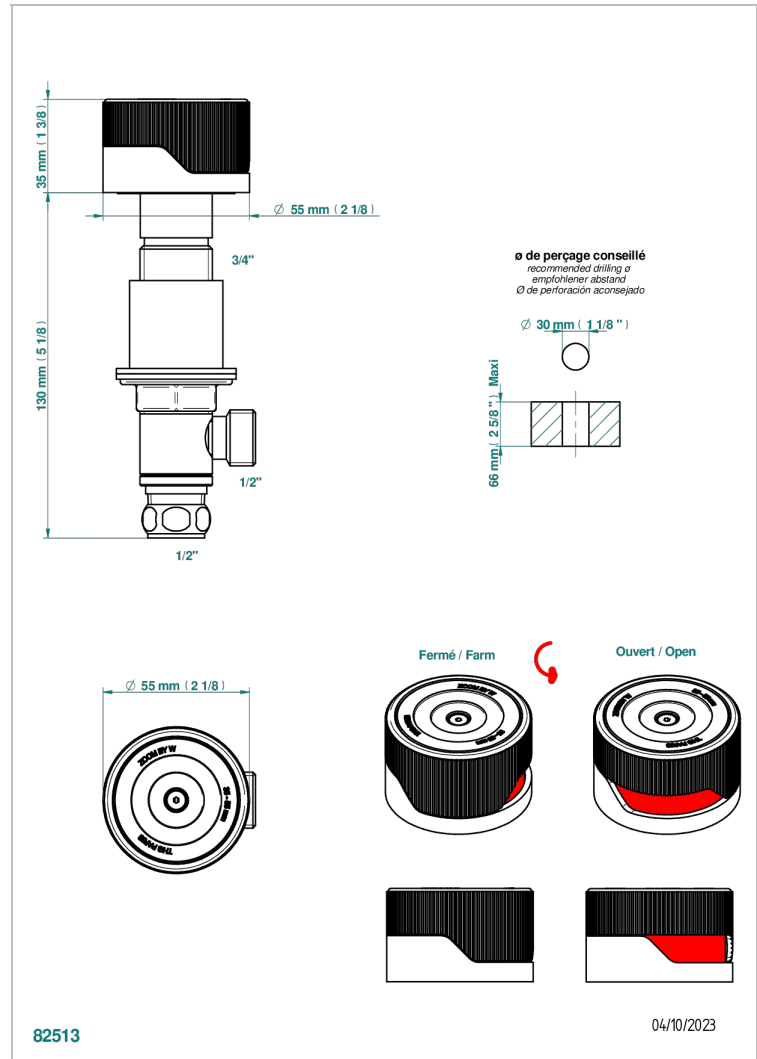

ZOOM.5

U4J-35/H

Rim mounted 1/2" valve, hot

CHARACTERISTIC

- Zoom.5
- Rim mounted 1/2" valve, hot

AVAILABLE FINITIONS

Black ceram - D30
Blush PVD - H62
Brass color PVD - H49
Brown bronze color PVD - F33
Gold color PVD - H52
Graphite PVD - H64