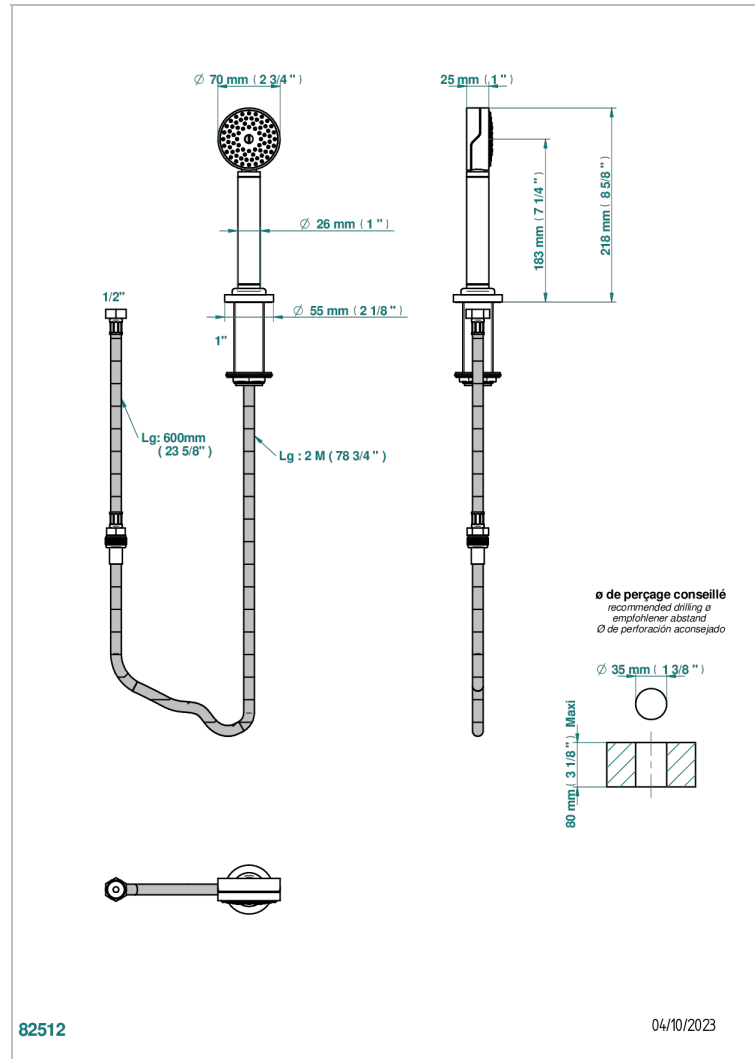

ZOOM.12

U4L-60A

Deck mounted hand shower, with hose

CHARACTERISTIC

- ACS : 20ACCLY558

STANDARDS

AVAILABLE FINITIONS

Black ceram - D30
Blush PVD - H62
Brass color PVD - H49
Brown bronze color PVD - F33
Chrome polished - A02
Gold color PVD - H52

Gold mat - F07
Gold polished - F01
Graphite PVD - H64
Light coated bronze - D01
Matt Umber PVD - H67
Matt blush PVD - H60

Matt brass color PVD - H50
Matt brown bronze color PVD - F34
Matt gold color PVD - H53
Matt graphite PVD - H65
Matt nickel (American satin) - C01
Matt nickel color PVD - H56

Nickel color PVD - H55
Nickel polished - B01
Soft gold - F30
Soft matt gold - F31
Umber PVD - H66