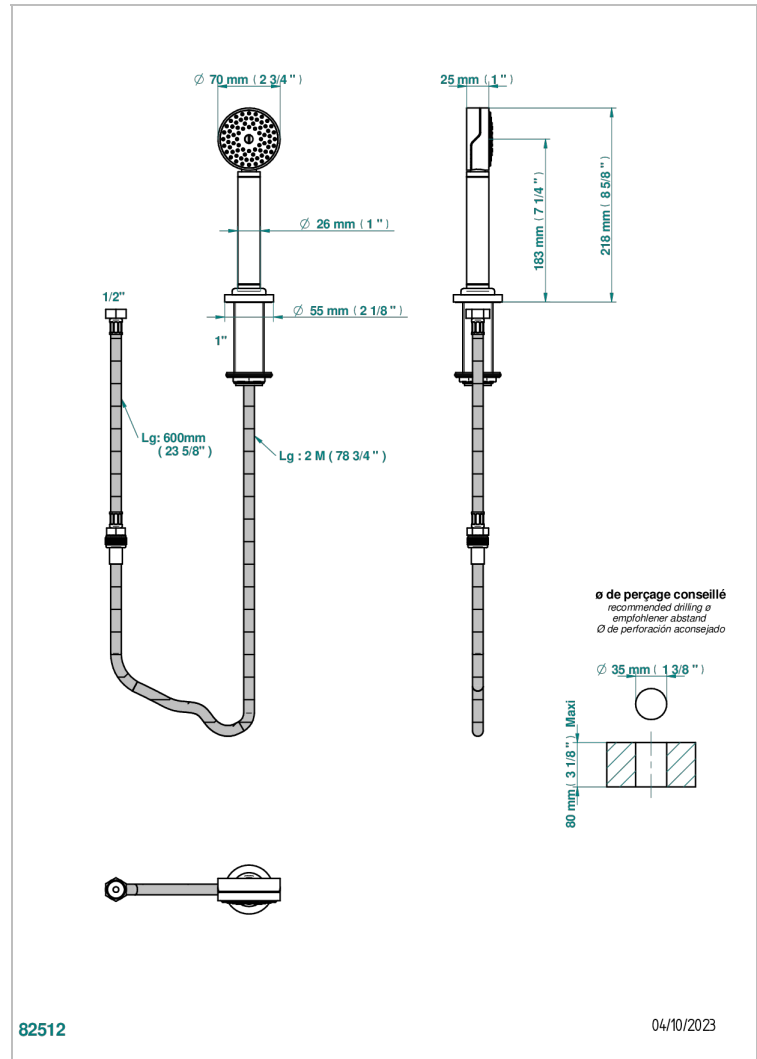

ZOOM.12

U4L-60A

Rim mounted stylised handshower, 2 m hose and angle rest

CHARACTERISTIC

- ACS : 20ACCLY558

STANDARDS

AVAILABLE FINITIONS

Black ceram - D30
Blush PVD - H62
Brass color PVD - H49
Brown bronze color PVD - F33
Gold color PVD - H52
Graphite PVD - H64