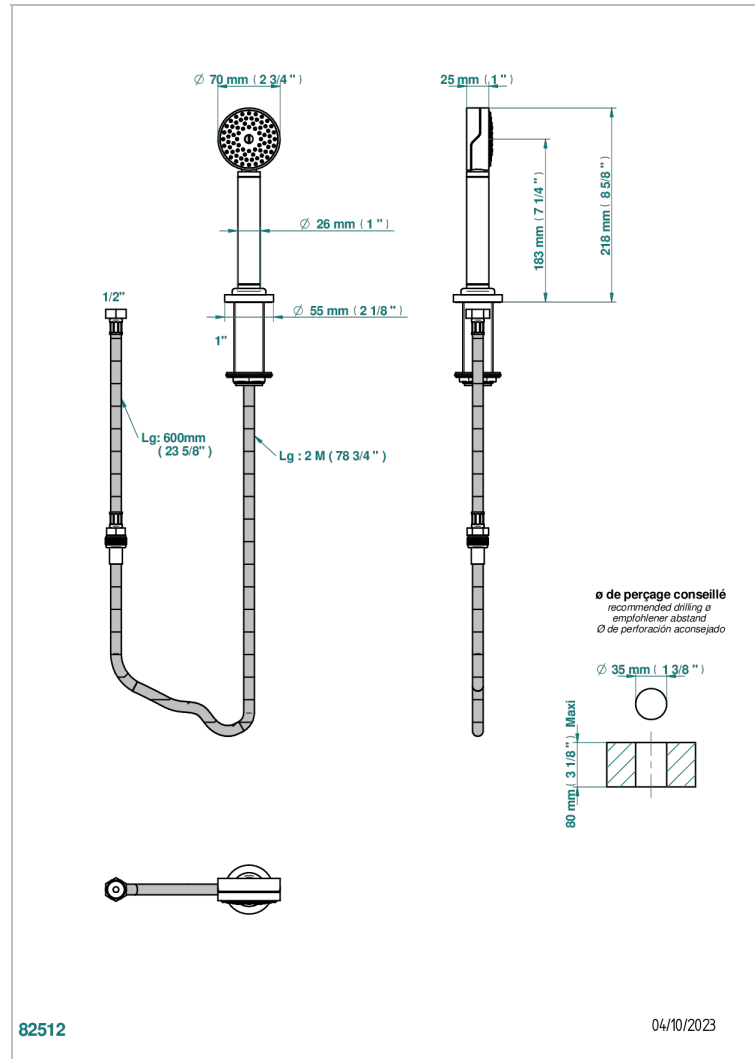

# ZOOM.7

U4K-60A

Deck mounted hand shower, with hose

## CHARACTERISTIC

- ACS : 20ACCLY558