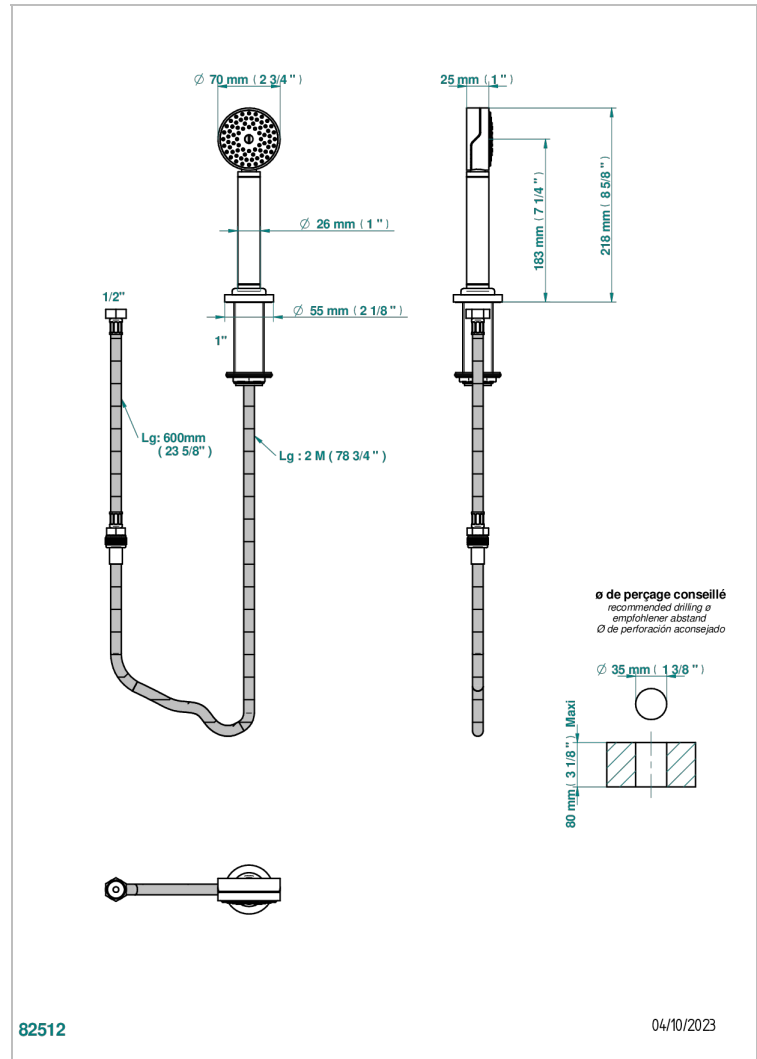

ZOOM.7

U4K-60A

Rim mounted stylised handshower, 2 m hose and angle rest

CHARACTERISTIC

- ACS : 20ACCLY558

STANDARDS

AVAILABLE FINITIONS

Black ceram - D30
Blush PVD - H62
Brass color PVD - H49
Brown bronze color PVD - F33
Gold color PVD - H52
Graphite PVD - H64