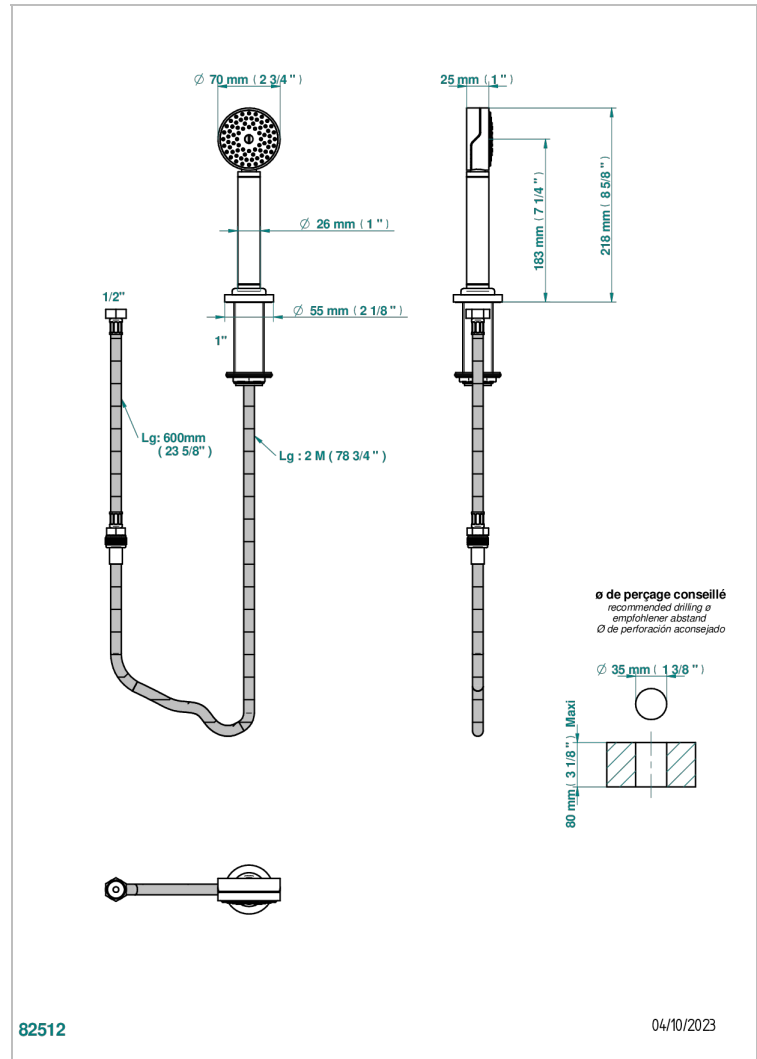

ZOOM.5

U4J-60A

Deck mounted hand shower, with hose

CHARACTERISTIC

- ACS : 20ACCLY558

STANDARDS

AVAILABLE FINITIONS

Black ceram - D30
Blush PVD - H62
Brass color PVD - H49
Brown bronze color PVD - F33
Chrome polished - A02
Gold color PVD - H52

Gold mat - F07
Gold polished - F01
Graphite PVD - H64
Light coated bronze - D01
Matt Umber PVD - H67
Matt blush PVD - H60

Matt brass color PVD - H50
Matt brown bronze color PVD - F34
Matt gold color PVD - H53
Matt graphite PVD - H65
Matt nickel (American satin) - C01
Matt nickel color PVD - H56

Nickel color PVD - H55
Nickel polished - B01
Soft gold - F30
Soft matt gold - F31
Umber PVD - H66