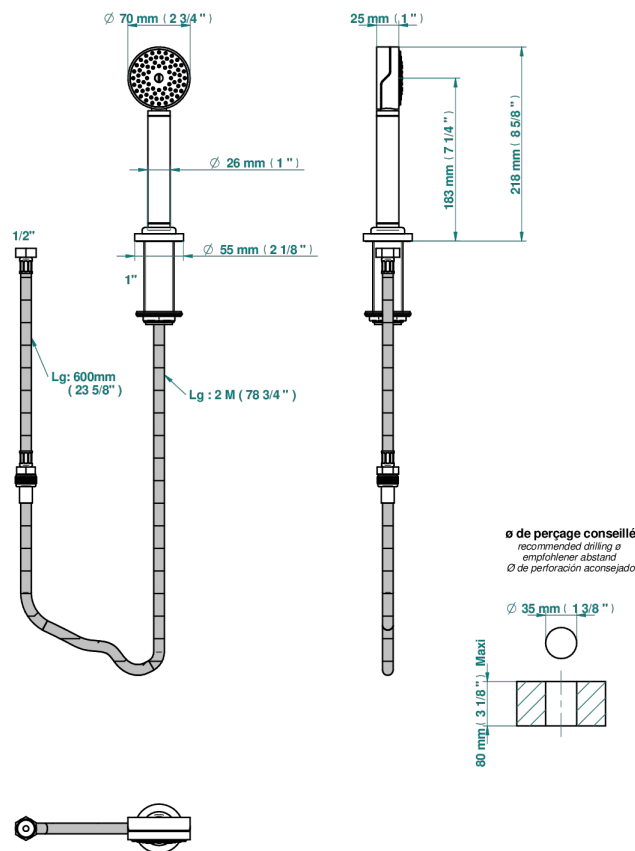

ZOOM.5

U4J-60A

Rim mounted stylised handshower, 2 m hose and angle rest

82512

04/10/2023

CHARACTERISTIC

- ACS : 20ACCLY558

STANDARDS

AVAILABLE FINITIONS

Black ceram - D30
 Blush PVD - H62
 Brass color PVD - H49
 Brown bronze color PVD - F33
 Gold color PVD - H52
 Graphite PVD - H64

Lacquered light bronze - D01
 Matt Umber PVD - H67
 Matt blush PVD - H60
 Matt brass color PVD - H50
 Matt brown bronze color PVD - F34
 Matt gold - F07

Matt gold color PVD - H53
 Matt graphite PVD - H65
 Matt nickel (color finish) - C01
 Matt nickel color PVD - H56
 Nickel color PVD - H55
 Polished chrome (color finish) - A02

Polished gold (color finish) - F01
 Polished nickel - B01
 Soft gold - F30
 Soft matt gold - F31
 Umber PVD - H66