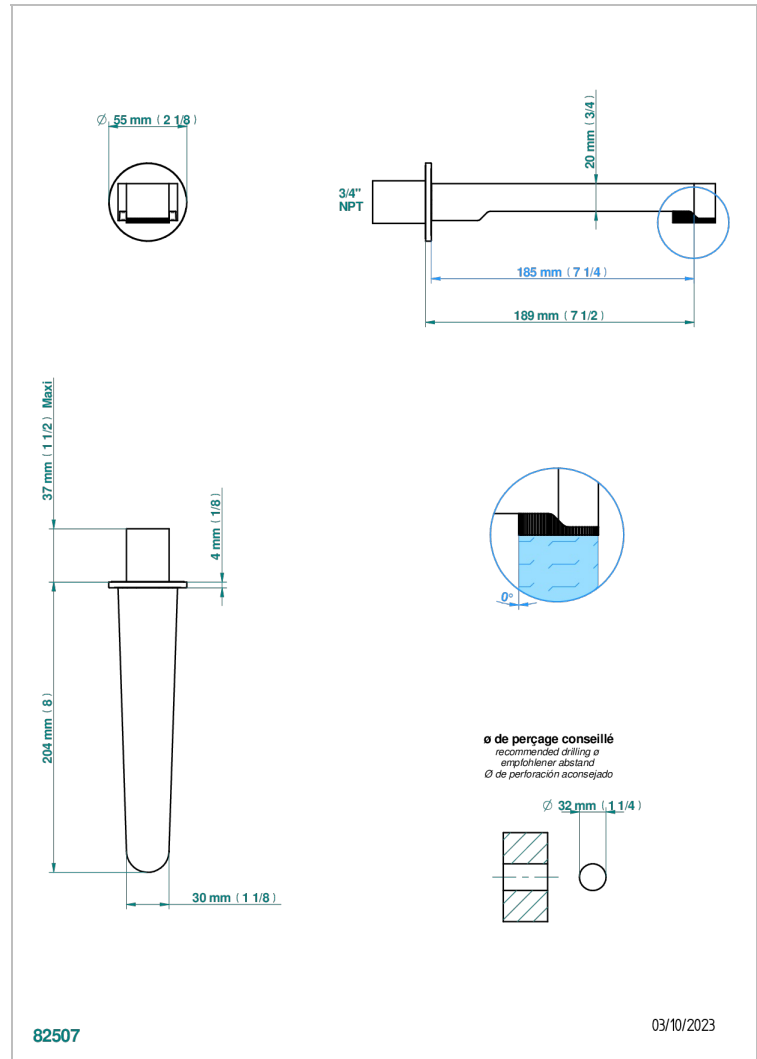

# ZOOM.5

U4J-22G/US

Wall mounted tub spout

## CHARACTERISTIC

- ASME : ASME A112.18.1-2011/CSA B125.1-11