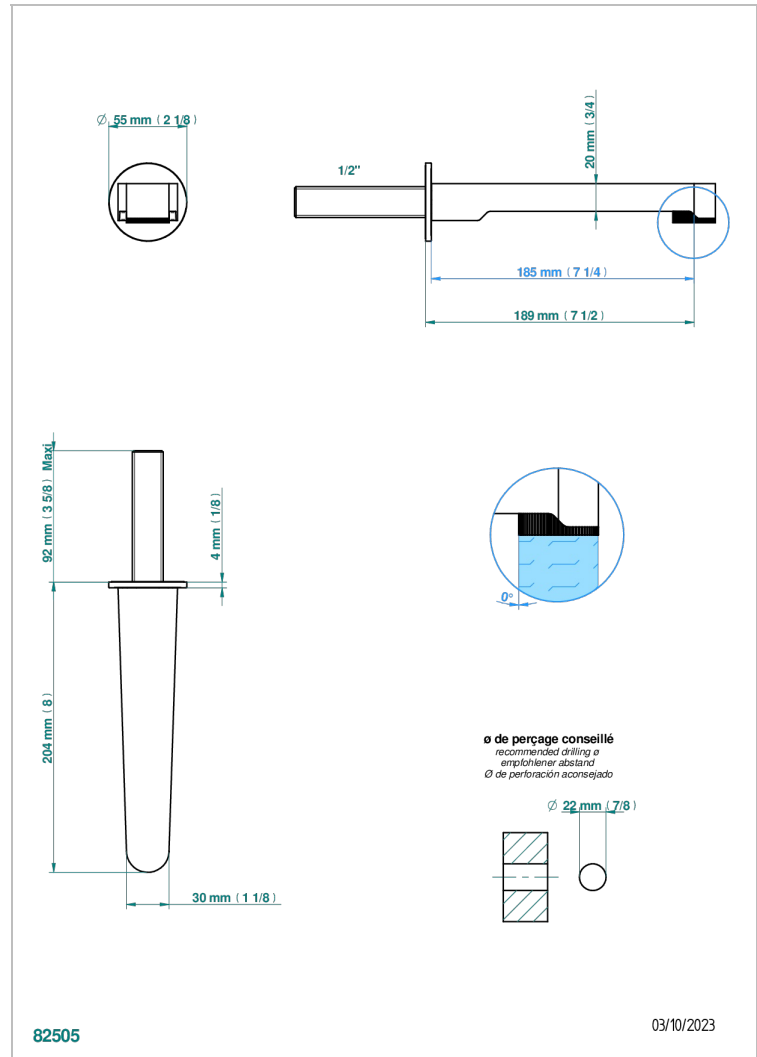

ZOOM.12

U4L-22GAB

Wall mounted basin, goliath spout, 1/2" , without T junction

CHARACTERISTIC

- Zoom.12
- Wall mounted basin, goliath spout, 1/2" , without T junction

AVAILABLE FINITIONS

Black ceram - D30
Blush PVD - H62
Brass color PVD - H49
Brown bronze color PVD - F33
Chrome polished - A02
Gold color PVD - H52

Nickel color PVD - H55
Nickel polished - B01
Soft gold - F30
Soft matt gold - F31
Umber PVD - H66