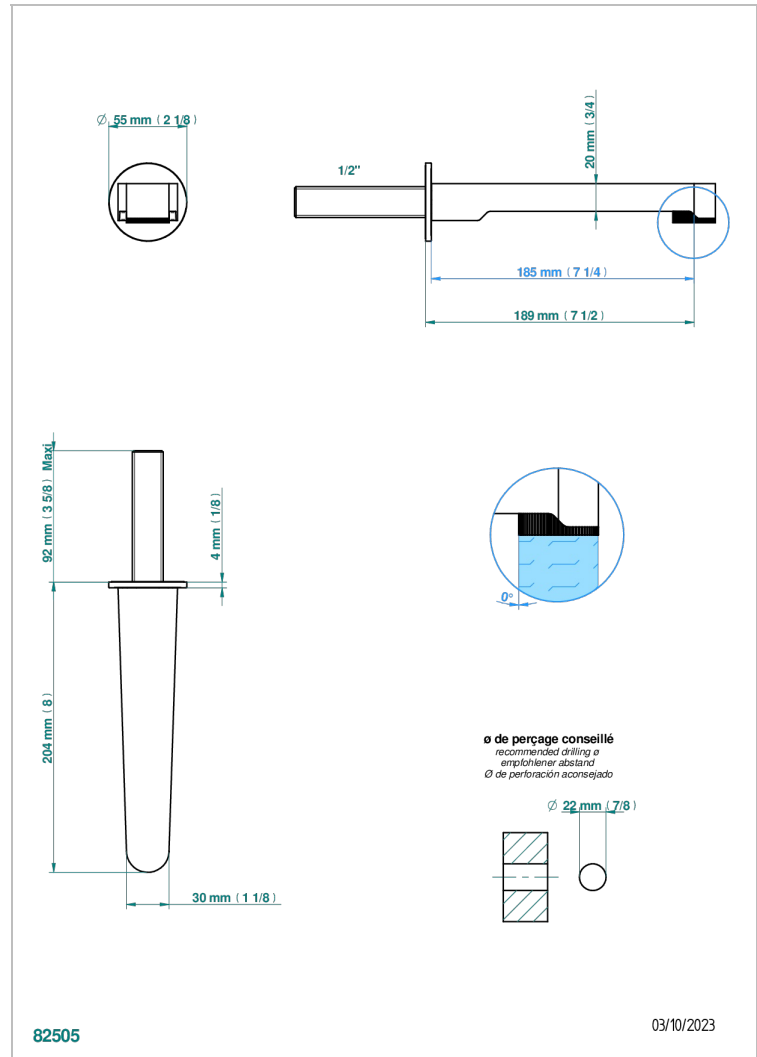

ZOOM.12

U4L-22GAB

Wall mounted basin, goliath spout, 1/2" , without T junction

THG[®]
PARIS

CHARACTERISTIC

- Zoom.12
- Wall mounted basin, goliath spout, 1/2" , without T junction

RELATED SKU'S

- Ref. G00-309/B Free-flow basin waste with grid
- Ref. G00-309/S Bottle Trap only for waste
- Ref. G00-316 Click waste
- Ref. G00-308T Adjustable bottle trap, mini 45 mm - maxi 90 mm with 300 mm overflow pipe