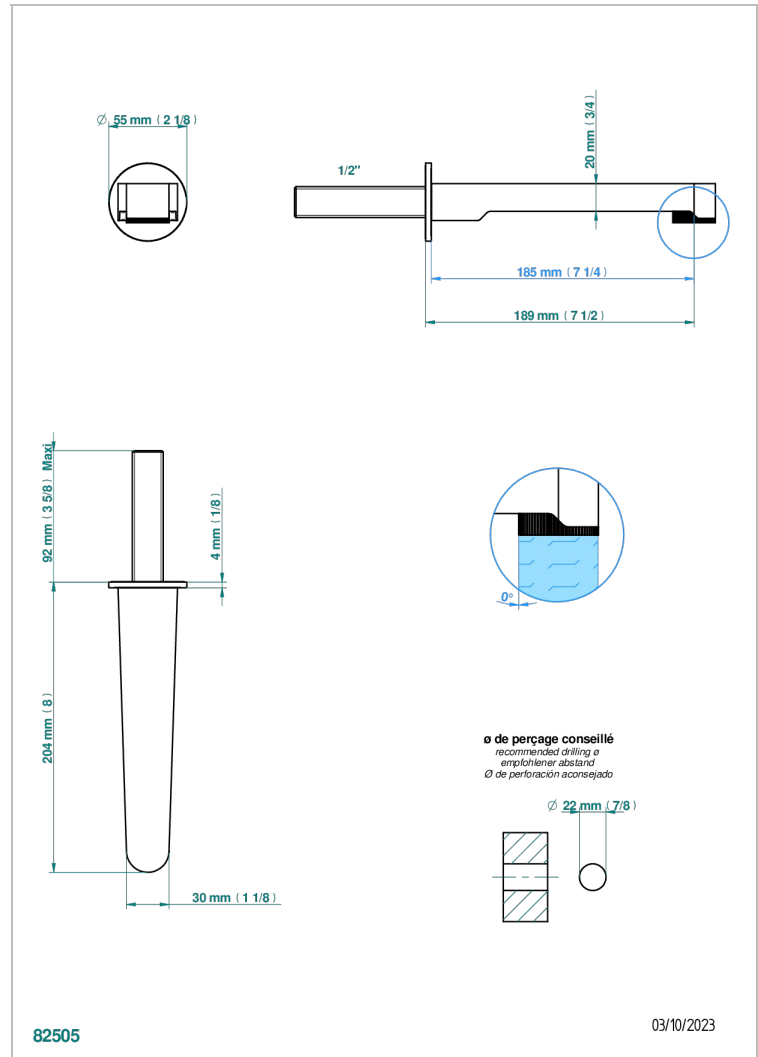

ZOOM.5

U4J-22GAB

Wall mounted basin, goliath spout, 1/2" , without T junction

THG[®]
PARIS

CARACTERÍSTICAS

- Zoom.5
- Wall mounted basin, goliath spout, 1/2" , without T junction

ACABADOS DISPONIBLES

Bronce claro - D01
Cerámica negra mate - D30
Cromo - A02
Dorado - F01
Dorado mate - F07
Dorado pálido - F30