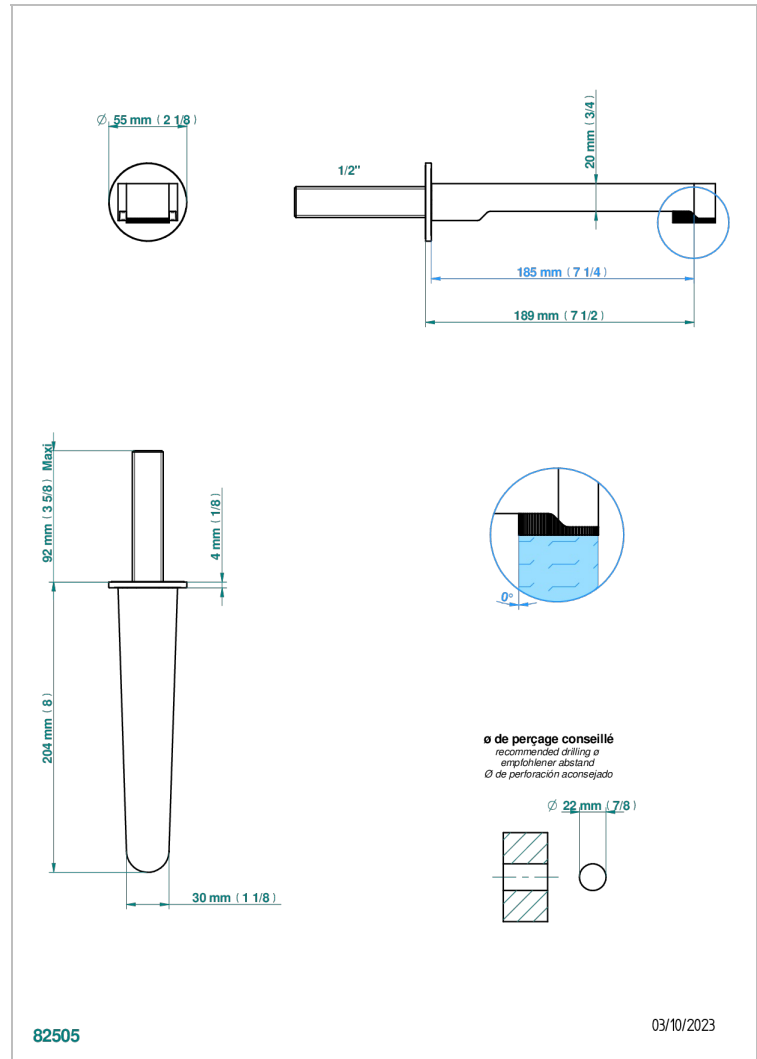

ZOOM.5

U4J-22GAB

Wall mounted basin, goliath spout, 1/2" , without T junction

CHARACTERISTIC

- Zoom.5
- Wall mounted basin, goliath spout, 1/2" , without T junction

AVAILABLE FINITIONS

Black ceram - D30
Blush PVD - H62
Brass color PVD - H49
Brown bronze color PVD - F33
Chrome polished - A02
Gold color PVD - H52

Nickel color PVD - H55
Nickel polished - B01
Soft gold - F30
Soft matt gold - F31
Umber PVD - H66