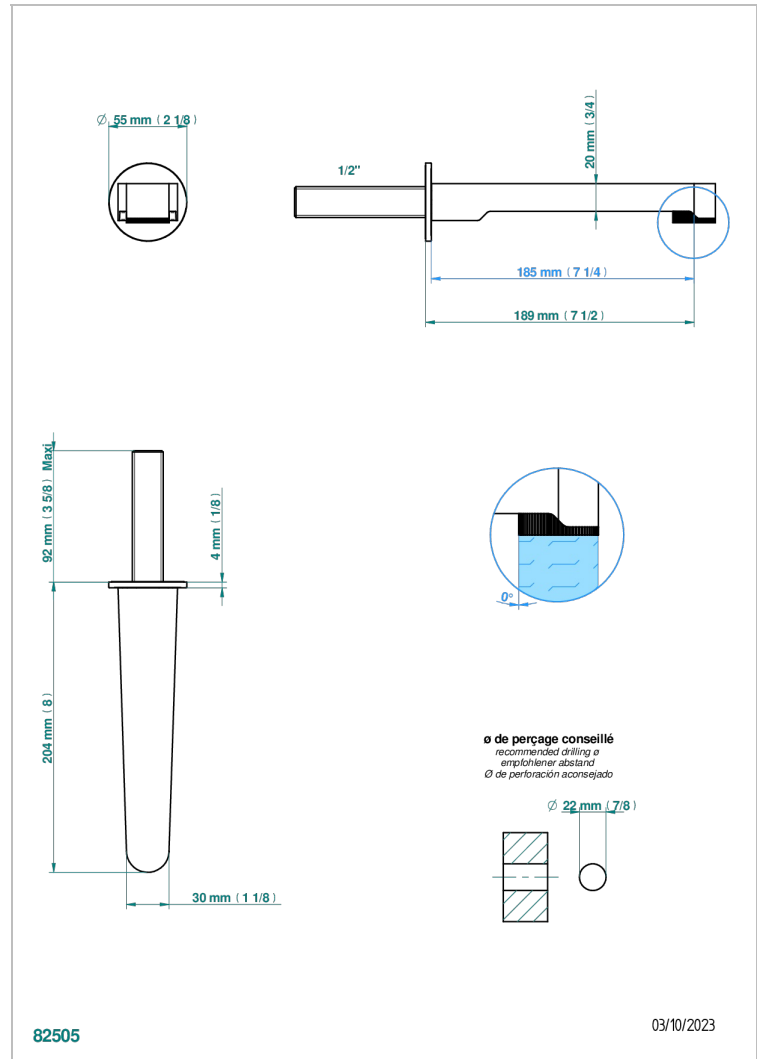

# ZOOM.5

U4J-22GAB

Wall mounted basin, goliath spout, 1/2" , without T junction

THG<sup>®</sup>  
PARIS

## CHARACTERISTIC

- Zoom.5
- Wall mounted basin, goliath spout, 1/2" , without T junction

## RELATED SKU'S

- Ref. G00-309/B Free-flow basin waste with grid
- Ref. G00-309/S Bottle Trap only for waste
- Ref. G00-316 Click waste
- Ref. G00-308T Adjustable bottle trap, mini 45 mm - maxi 90 mm with 300 mm overflow pipe