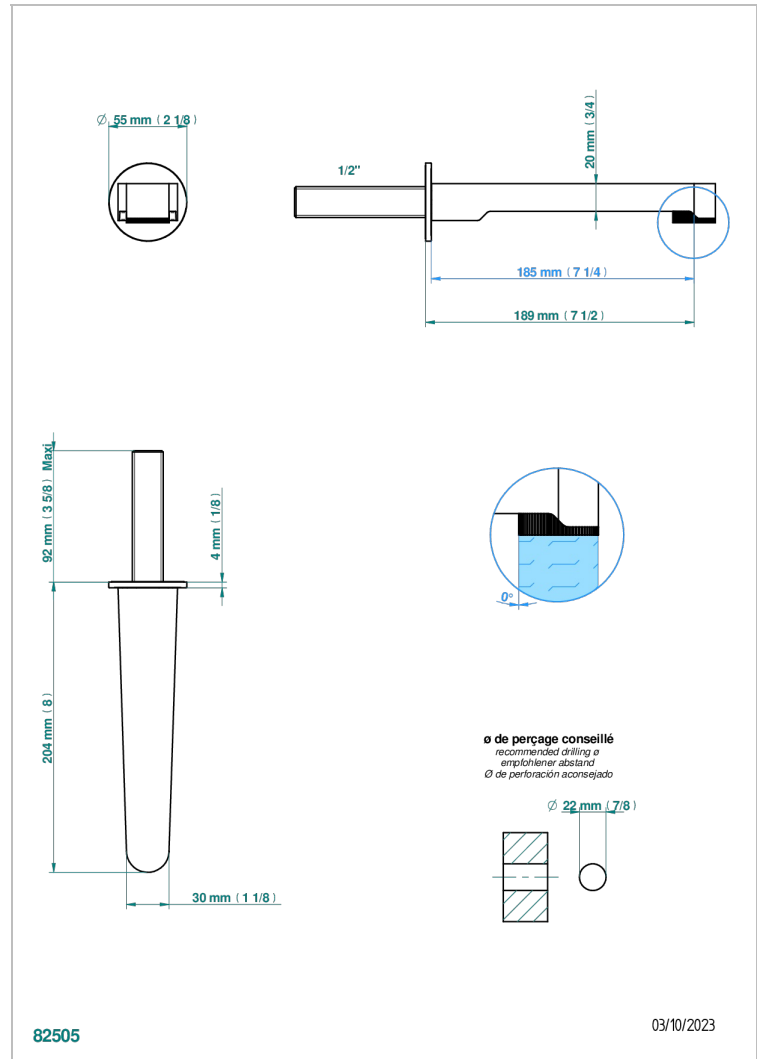

ZOOM.5

U4J-22GAB

Wall mounted basin, goliath spout, 1/2" , without T junction

THG[®]
PARIS

CHARACTERISTIC

- Zoom.5
- Wall mounted basin, goliath spout, 1/2" , without T junction

RELATED SKU'S

- Ref. G00-309/B Free-flow basin waste with grid
- Ref. G00-309/S Bottle Trap only for waste
- Ref. G00-316 Click waste
- Ref. G00-308T Adjustable bottle trap, mini 45 mm - maxi 90 mm with 300 mm overflow pipe