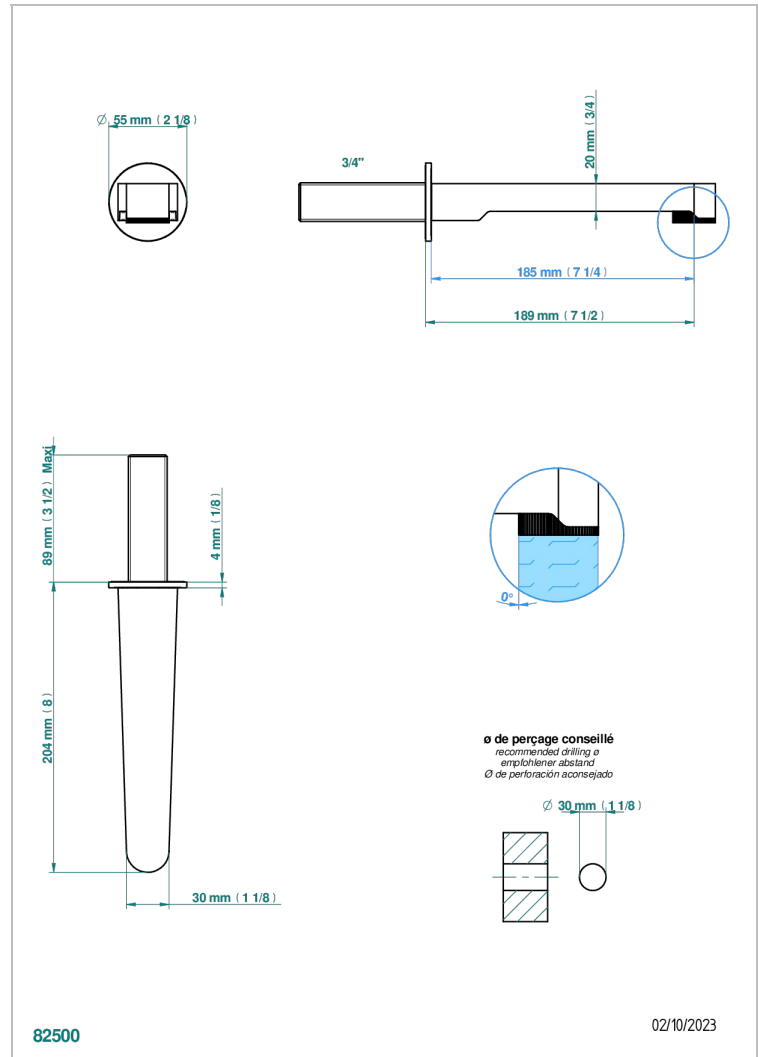

ZOOM.12

U4L-43GB

Basin wall spout 3/4 no T junction

THG[®]
PARIS

CHARACTERISTIC

- Zoom.12
- Basin wall spout 3/4 no T junction

AVAILABLE FINITIONS

Black ceram - D30
Blush PVD - H62
Brass color PVD - H49
Brown bronze color PVD - F33
Gold color PVD - H52
Graphite PVD - H64