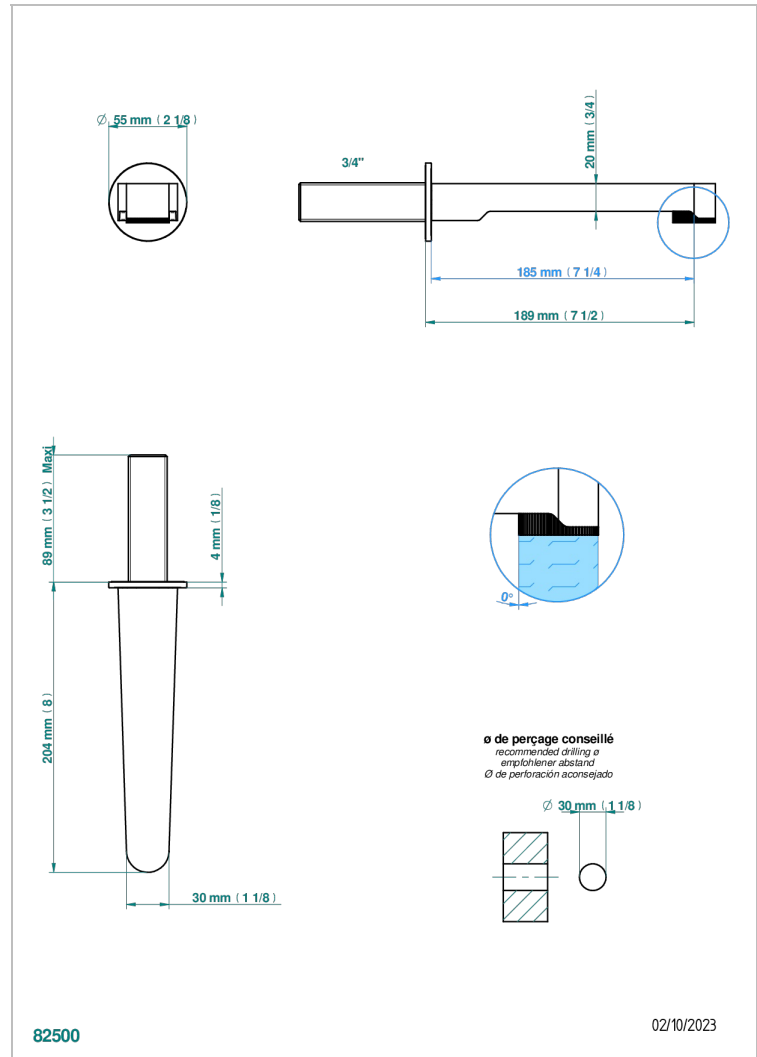

ZOOM.12

U4L-43GB

Basin wall spout 3/4 no T junction

THG[®]
PARIS

EIGENSCHAFTEN

- Zoom.12
- Basin wall spout 3/4 no T junction

VERFÜGBARE OBERFLÄCHEN

Blassgold - F30
Blassgold matt unlackiert - F31
Bronze hell - D01
Chrom - A02
Gold - F01
Gold matt - F07

Mattschwarz keramik - D30
Nickel matt - C01
Pvd blush - H62
Pvd blush matt - H60
Pvd bronze braun - F33
Pvd bronze braun matt - F34

Pvd gold - H52
Pvd gold matt - H53
Pvd graphite - H64
Pvd graphite matt - H65
Pvd messing - H49
Pvd messing matt - H50