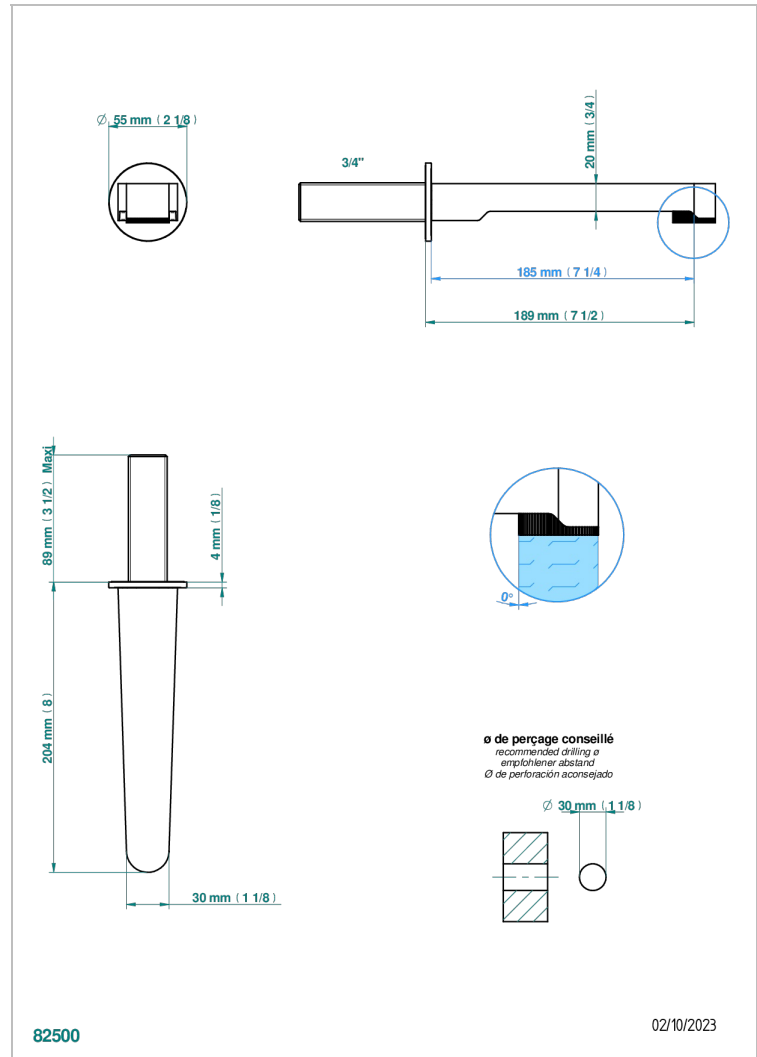

ZOOM.7

U4K-43GB

Basin wall spout 3/4 no T junction

CHARACTERISTIC

- Zoom.7
- Basin wall spout 3/4 no T junction

AVAILABLE FINITIONS

Black ceram - D30
Blush PVD - H62
Brass color PVD - H49
Brown bronze color PVD - F33
Gold color PVD - H52
Graphite PVD - H64