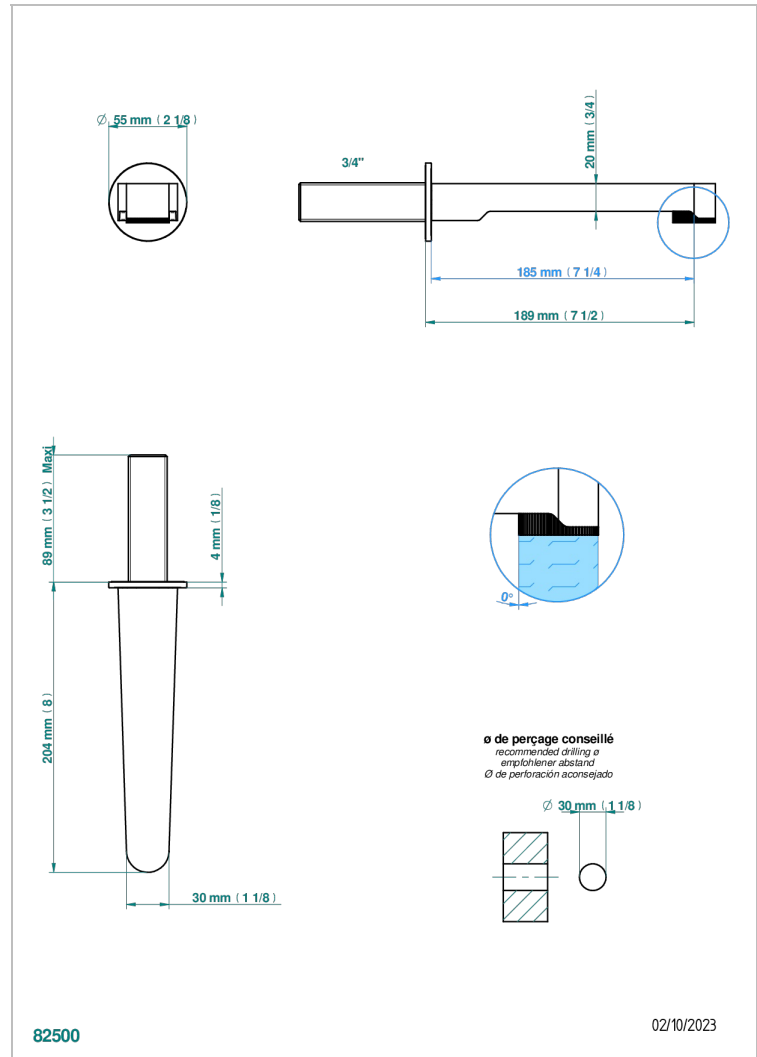

# ZOOM.7

U4K-43GB

Basin wall spout 3/4 no T junction

THG<sup>®</sup>  
PARIS

## EIGENSCHAFTEN

- Zoom.7
- Basin wall spout 3/4 no T junction