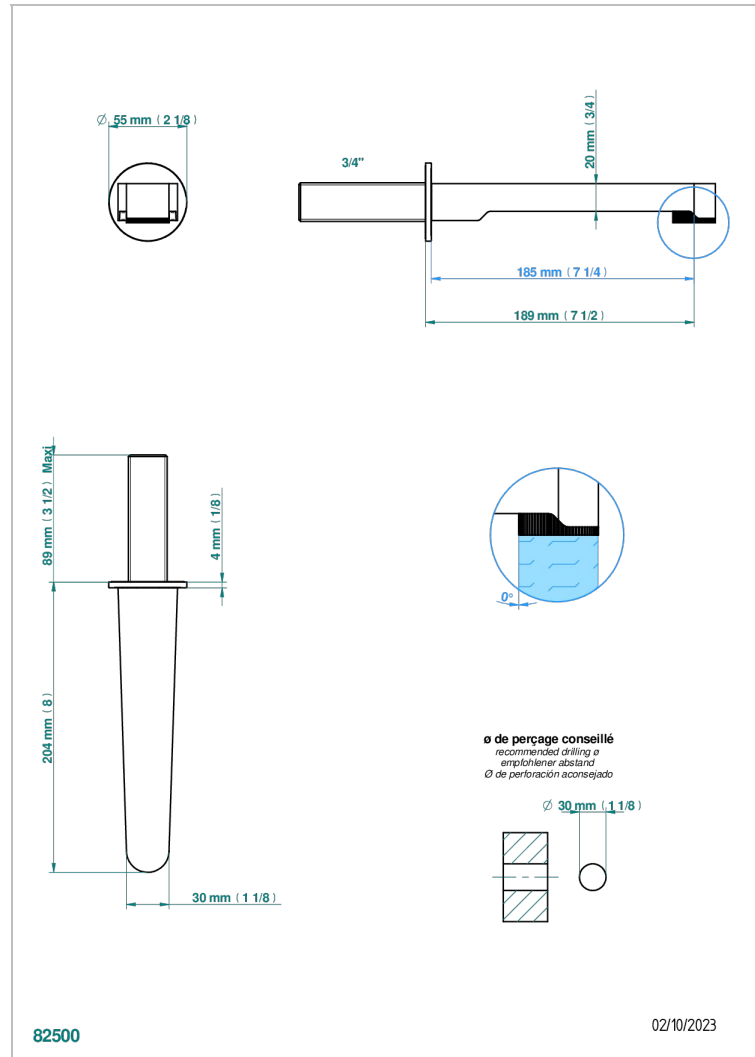

ZOOM.5

U4J-43GB

Basin wall spout 3/4 no T junction

CHARACTERISTIC

- Zoom.5
- Basin wall spout 3/4 no T junction

AVAILABLE FINITIONS

Black ceram - D30
Blush PVD - H62
Brass color PVD - H49
Brown bronze color PVD - F33
Gold color PVD - H52
Graphite PVD - H64